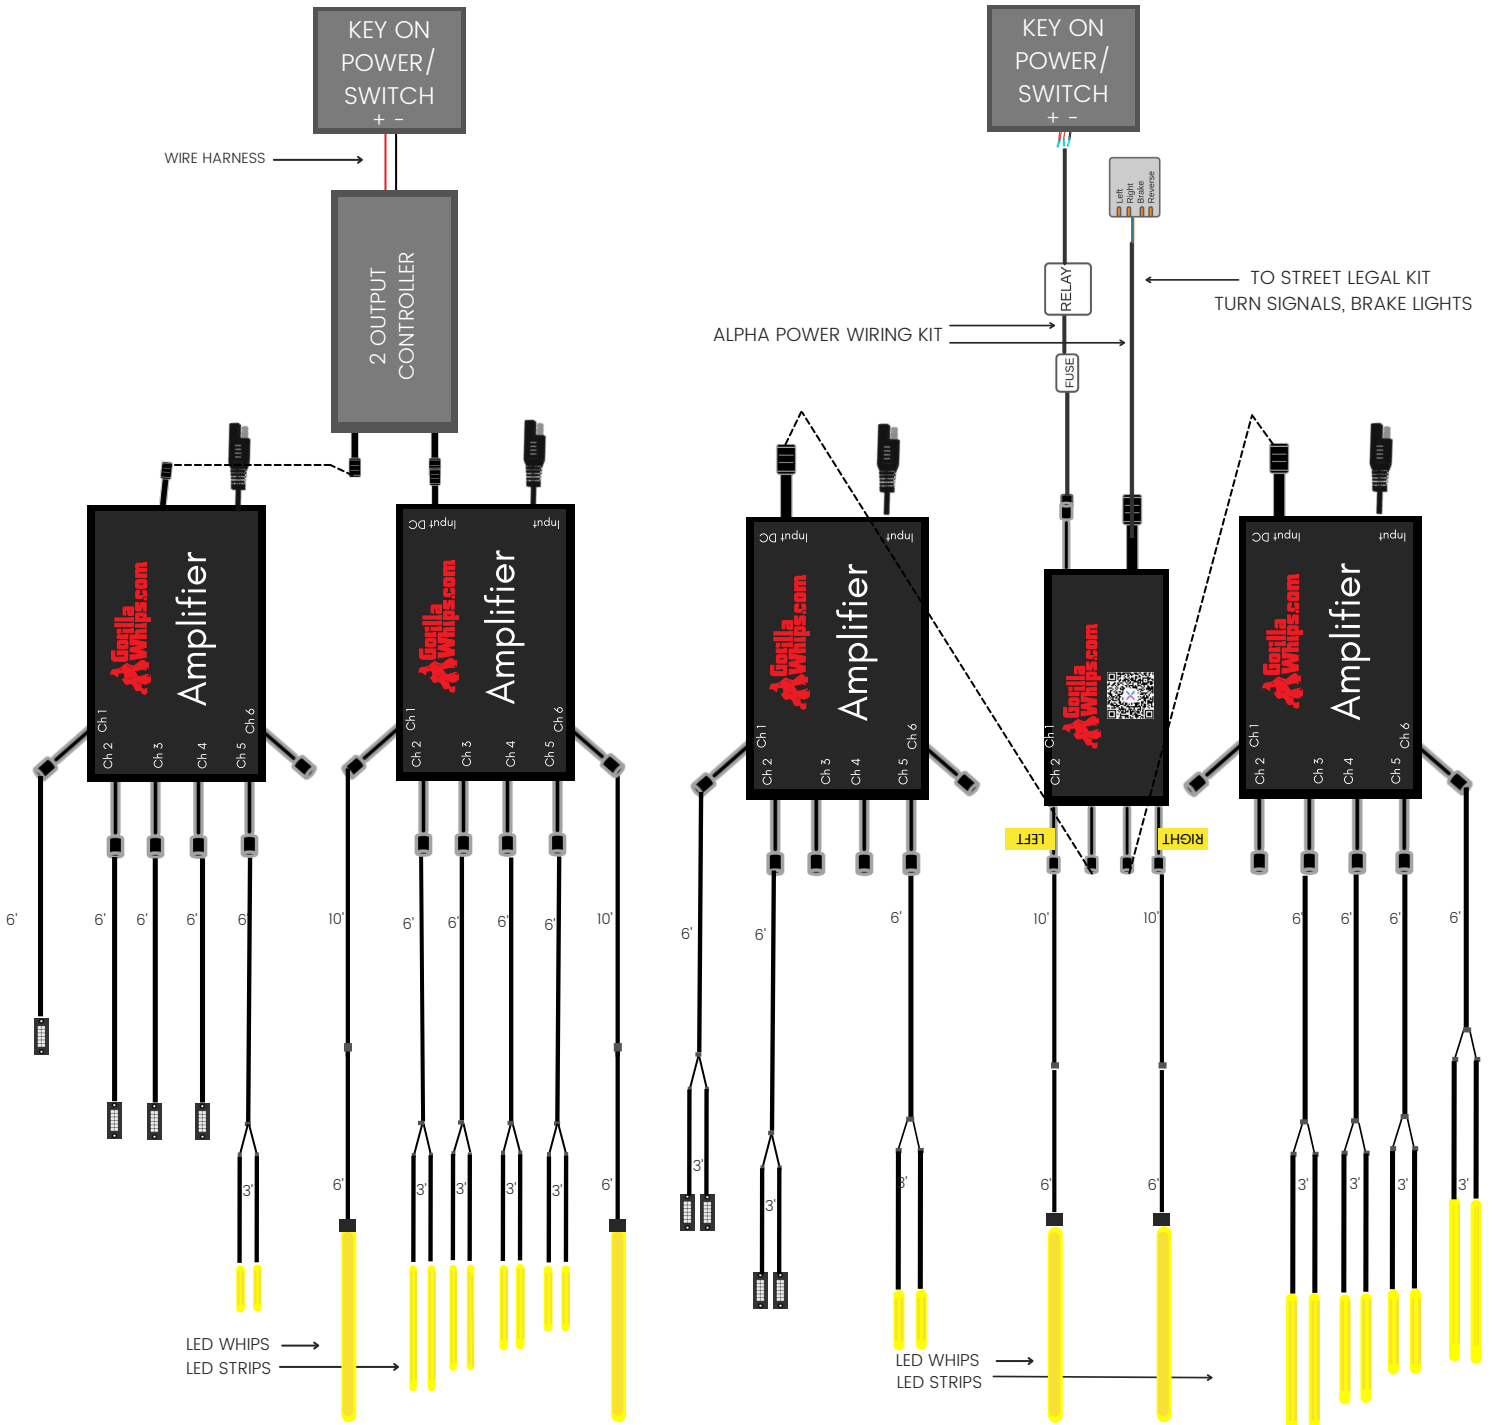

SILVER XTREME GLOW KIT, SUPER GLOW KIT WITH WHIPS AND 2 AMPS

WIRELESS OR STANDARD BLUETOOTH CONTROLLER

ALPHA BLUETOOTH CONTROLLER

- DIAGRAM IS EXAMPLE INSTALLATION. BUILD OUTS VARY
- FOR BEST RESULTS, INSTALL AMPLIFIER AND CONTROLLER IN DASH