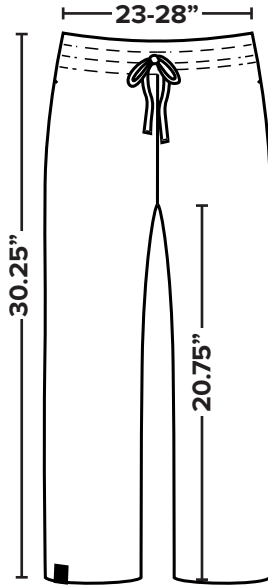

zipOns[®] Youth Size Chart

Finished garment sizes:

SMALL

Waist: 21-25"
Inseam: 18.5"
Outseam: 27.25"

MEDIUM

Waist: 23-28"
Inseam: 20.75"
Outseam: 30.25"

LARGE

Waist: 25-31"
Inseam: 22.75"
Outseam: 33.25"

X-LARGE

Waist: 27-33"
Inseam: 25"
Outseam: 36.25"