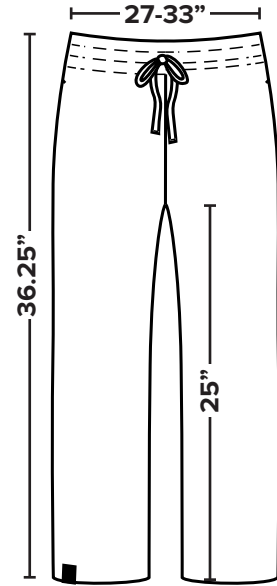

zipOns[®] Youth Size Chart

Finished garment sizes:

SMALL

Waist: 21-25"
Inseam: 18.5"
Outseam: 27.25"

MEDIUM

Waist: 23-28"
Inseam: 20.75"
Outseam: 30.25"

LARGE

Waist: 25-31"
Inseam: 22.75"
Outseam: 33.25"

X-LARGE

Waist: 27-33"
Inseam: 25"
Outseam: 36.25"