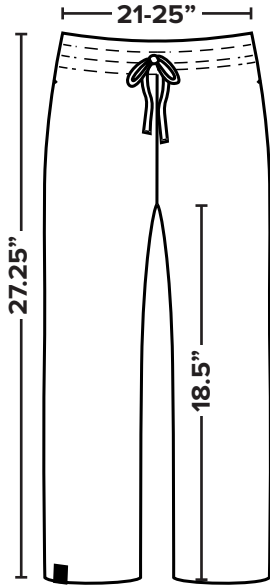

zipOns[®] Youth Size Chart

Finished garment sizes:

SMALL

Waist: 21-25"
Inseam: 18.5"
Outseam: 27.25"

MEDIUM

Waist: 23-28"
Inseam: 20.75"
Outseam: 30.25"

LARGE

Waist: 25-31"
Inseam: 22.75"
Outseam: 33.25"

X-LARGE

Waist: 27-33"
Inseam: 25"
Outseam: 36.25"