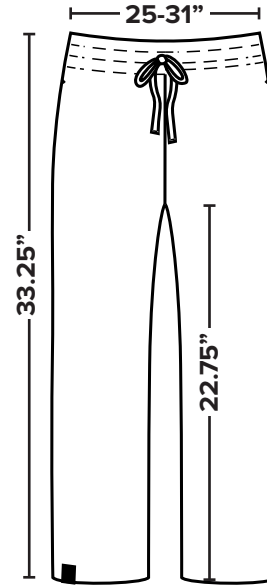

zipOns[®] Youth Size Chart

Finished garment sizes:

SMALL

Waist: 21-25"
Inseam: 18.5"
Outseam: 27.25"

MEDIUM

Waist: 23-28"
Inseam: 20.75"
Outseam: 30.25"

LARGE

Waist: 25-31"
Inseam: 22.75"
Outseam: 33.25"

X-LARGE

Waist: 27-33"
Inseam: 25"
Outseam: 36.25"