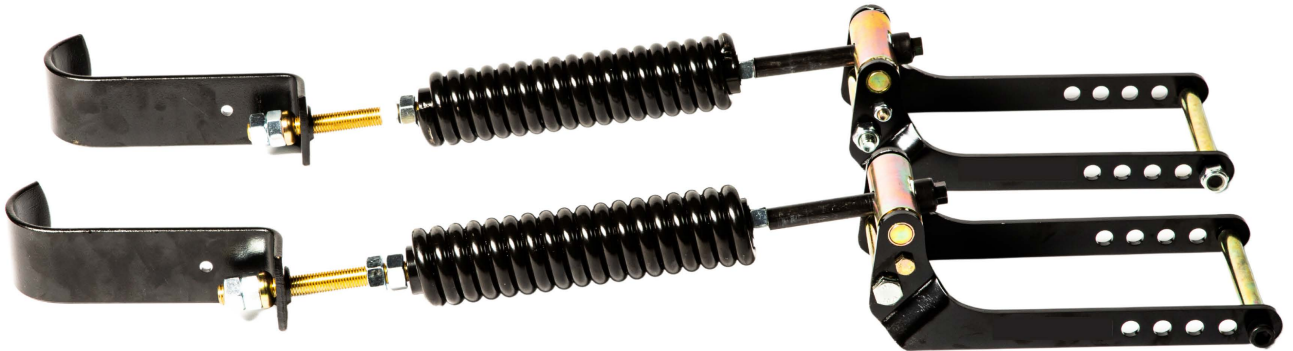

ROADACTIVE SUSPENSION

XXX HEAVY DUTY

VEHICLE MAKE / MODEL	YEAR	ITEM #	MAP PRICE
CHEVY/GMC			
CHEVY/GMC 1500	1990-2023	4611-HD	\$589
CHEVY/GMC 1500	1973-2010	4611-HD	\$589
CHEVY/GMC 2500/3500	2011-2023	3611-HD	\$589
CHEVY/GMC 2500/3500 w/ top overload spring	1973-2023	3611-CHD	\$589
FORD			
F150 2WD	2009-2023	3611-HD	\$589
F150 2WD w/ manual parking brake	2015-2018	3611-BHD	\$589
F150 4WD	2009-2023	3611-YHD	\$589
F250/F350	1973-2010	3611-HD	\$589
F250/F350	2011-2023	3611-SHD	\$589
F250/F350 w/ top overload spring	1973-2023	3611-SLHD	\$589
TRANSIT 150/250/350	2015-2023	3623-THD	\$589
EXCURSION	1999-2005	3621-HD	\$589
DODGE			
PROMASTER 1500/2500/3500	2013-2023	3621-THD	\$589
RAM 2500/3500 *Can't fit Dodge with overload*	1973-2002	3614-HD	\$589
RAM 2500 *Can't fit Dodge with overload*	2003-2014	3613-THD	\$589
RAM 3500 *Can't fit Dodge with overload*	2003-2023	3613-THD	\$589
TOYOTA			
TUNDRA	1999-2021	4611-TDHD	\$589
NISSAN			
TITAN	2004-2023	3611-HD	\$589

VEHICLE MAKE / MODEL	YEAR	ITEM #		PRICE
DODGE		<u>2WD</u>	<u>4WD</u>	<u>MAP</u>
DAKOTA	1992-2004	4529	4514	\$539
DAKOTA	2005-2011	4514	4514	\$539
D100	1973-1993	4614	4614	\$539
1500 RAM *only fits 2.5 inch wide leafs springs	1983-2008	4614	4614	\$539
PROMASTER 1500/2500/3500	2013-2022	3621-T	3621-T	\$539
RAM VAN 1500/2500/3500	1992-1997	4612-DV	4612-DV	\$539
RAM VAN 1500/2500/3500	1998-2004	4611-DV	4611-DV	\$539
NISSAN				
TITAN	2004-2022	3611	3611	\$539
XTERRA	1999-2004	4521-T	4521-T	\$539
XTERRA	2005-2015	4529-XT	4529-XT	\$539
TOYOTA				
TUNDRA	1999-2021	4611-TD	4611-TD	\$539
TACOMA	1986-2004	4521-ST	4511-T	\$539
TACOMA <small>*check axle location/above or below leaf springs*</small>	2005-2022	4624-SAT <small>*axle above</small>	4614-SAT <small>*axle below</small>	\$539
MERCEDES				
SPRINTER 2500/3500 w/Single leaf spring	2004-2006	3620	NA	\$539
SPRINTER 2500 w/Single leaf spring	2007-2022	3620	NA	\$539