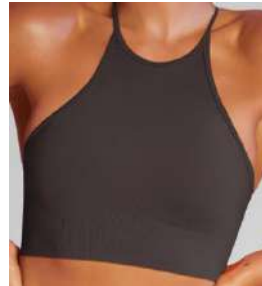

Features:All-in-one chest pad,cooling nude feeling

MORE COLOR

DSS424SF

SPORT FIT

Fabric: Double Side Brushed
(Tight)81%Nylon+19%Spandex

Features:skin-friendly,comfortable,nude feeling

MORE COLOR

DSG403SF

Features:Skin Friendly,High absorbed moisture

MORE COLOR

SPORT FIT

2023 Women Seamless Activewear Designs

SF6601-BX YSK

SF6601-DK YSK

SF9289YSK-SS(Seamless Ribbed)

SF9289YSK-LL(Seamless Ribbed)