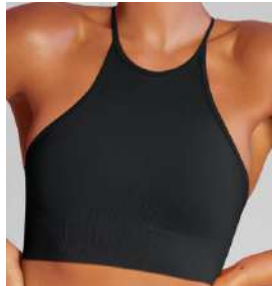

Features:All-in-one chest pad,cooling nude feeling

MORE COLOR

DSS424SF

SPORT FIT

Fabric: Double Side Brushed
(Tight)81%Nylon+19%Spandex

Features:skin-friendly,comfortable,nude feeling

MORE COLOR

DSG403SF

Features:Skin Friendly,High absorbed moisture

MORE COLOR

SPORT FIT

2023 Women Seamless Activewear Designs

SF6601-BX YSK

SF6601-DK YSK

SF9289YSK-SS(Seamless Ribbed)

SF9289YSK-LL(Seamless Ribbed)