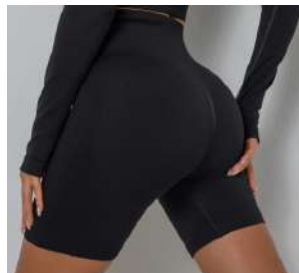

Features:All-in-one chest pad,cooling nude feeling

MORE COLOR

DSS424SF

SPORT FIT

Fabric: Double Side Brushed
(Tight)81%Nylon+19%Spandex

Features:skin-friendly,comfortable,nude feeling

MORE COLOR

DSG403SF

Features:Skin Friendly,High absorbed moisture

MORE COLOR

SPORT FIT

2023 Women Seamless Activewear Designs

SF6601-BX YSK

SF6601-DK YSK

SF9289YSK-SS(Seamless Ribbed)

SF9289YSK-LL(Seamless Ribbed)