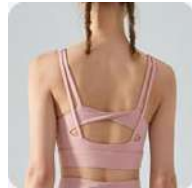

SPORT FIT

Fabric: Double Side Brushed
(Loose)81%Nylon+19%Spandex

Features:Removable chest pad,skin-friendly and comfortable

MORE COLOR

SPORT FIT

DSS381SF

Fabric: Double Side Brushed 81%Nylon+19%Spandex

Features:skin-friendly,comfortable,nude feeling

Fabric: Double Side Brushed
(Loose)81%Nylon+19%Spandex

Features:All-in-one chest pad,skin-friendly and
comfortable

MORE COLOR

DST442SF

SPORT FIT

Fabric: Double Side Brushed
(Loose)81%Nylon+19%Spandex

Features:skin-friendly and comfortable,crop top

MORE COLOR

DSZ418SF

SPORT FIT

Fabric: 220g 78%Nylon+22%Spandex

Features: Air Cool Nude Feeling, Soft, Removable Padding

MORE COLOR

DSZ419SF

SPORT FIT

Fabric: 220g 78%Nylon+22%Spandex

Features: Air Cool Nude Feeling, Soft, Removable Padding

MORE COLOR

DSG466SF

SPORT FIT

Fabric: 65g 100% Polyester

Features: Quick drying and breathable

MORE COLOR