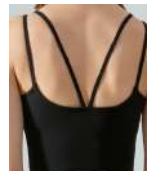

2023
Women Activewear
New
Designs
in Seamed Style

SPORT FIT

DS336SF One Size Leggings

Fabric: Double Side Brushed (Losse) 225g 81%Nylon+19%Spandex

Features:One Size,Super High elastic,Nude Feeling

MORE COLOR

SPORT FIT

DS338SF One Size Cropped Pants

Fabric: Double Side Brushed (Losse) 225g 81%Nylon+19%Spandex

Features: One Size, Super High elastic, Nude Feeling

MORE COLOR

SPORT FIT

DSG379SF

Fabric: Double Side Brushed
(Tight)81%Nylon+19%Spandex

Features:All-in-one chest pad,cooling nude feeling

MORE COLOR

DSS424SF

SPORT FIT

Fabric: Double Side Brushed
(Tight)81%Nylon+19%Spandex

Features:skin-friendly,comfortable,nude feeling

MORE COLOR

DSG403SF

SPORT FIT

Fabric: Double Side Brushed
(Loose)81%Nylon+19%Spandex

Features:Removable chest pad,skin-friendly and comfortable

MORE COLOR

SPORT FIT

DSS381SF

Fabric: Double Side Brushed 81%Nylon+19%Spandex

Features:skin-friendly,comfortable,nude feeling