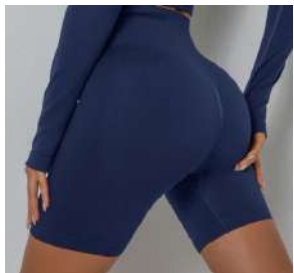

Features:All-in-one chest pad,cooling nude feeling

MORE COLOR

DSS424SF

SPORT FIT

Fabric: Double Side Brushed
(Tight)81%Nylon+19%Spandex

Features:skin-friendly,comfortable,nude feeling

MORE COLOR

DSG403SF

Features:Skin Friendly,High absorbed moisture

MORE COLOR

SPORT FIT

2023 Women Seamless Activewear Designs

SF6601-BX YSK

SF6601-DK YSK

SF9289YSK-SS(Seamless Ribbed)

SF9289YSK-LL(Seamless Ribbed)