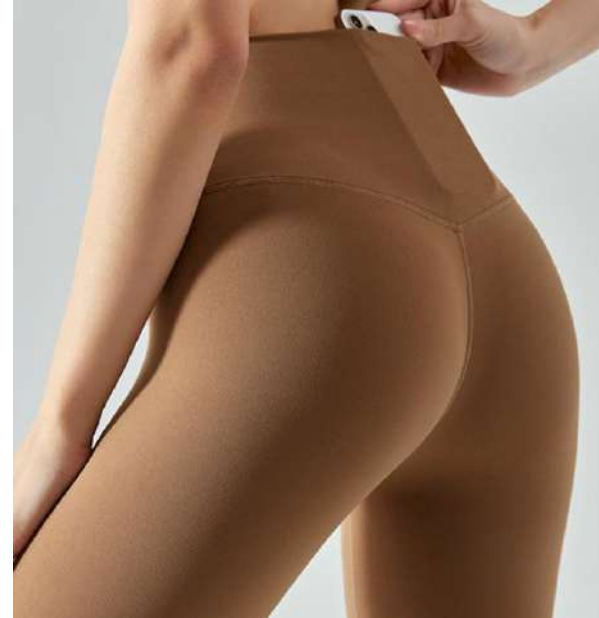

SPORT FIT

The background of the entire page is a photograph of a woman with long brown hair, seen from behind, standing on a rocky outcrop. She is wearing a black sports bra and dark blue leggings. She is looking out over a vast, hazy mountain range under a clear sky. The mountains are layered, with the closest ones being green and the further ones appearing in shades of blue and grey.

SPORT FIT

DS338SF One Size Cropped Pants

Fabric: Double Side Brushed (Losse) 225g 81%Nylon+19%Spandex

Features: One Size, Super High elastic, Nude Feeling

MORE COLOR

SPORT FIT

DSG379SF

Fabric: Double Side Brushed
(Tight)81%Nylon+19%Spandex

Features:All-in-one chest pad,cooling nude feeling

MORE COLOR

DSS424SF

SPORT FIT

Fabric: Double Side Brushed
(Tight)81%Nylon+19%Spandex

Features:skin-friendly,comfortable,nude feeling

MORE COLOR

DSG403SF

SPORT FIT

Fabric: Double Side Brushed
(Loose)81%Nylon+19%Spandex

Features:Removable chest pad,skin-friendly and comfortable

MORE COLOR

SPORT FIT

DSS381SF

Fabric: Double Side Brushed 81%Nylon+19%Spandex

Features:skin-friendly,comfortable,nude feeling