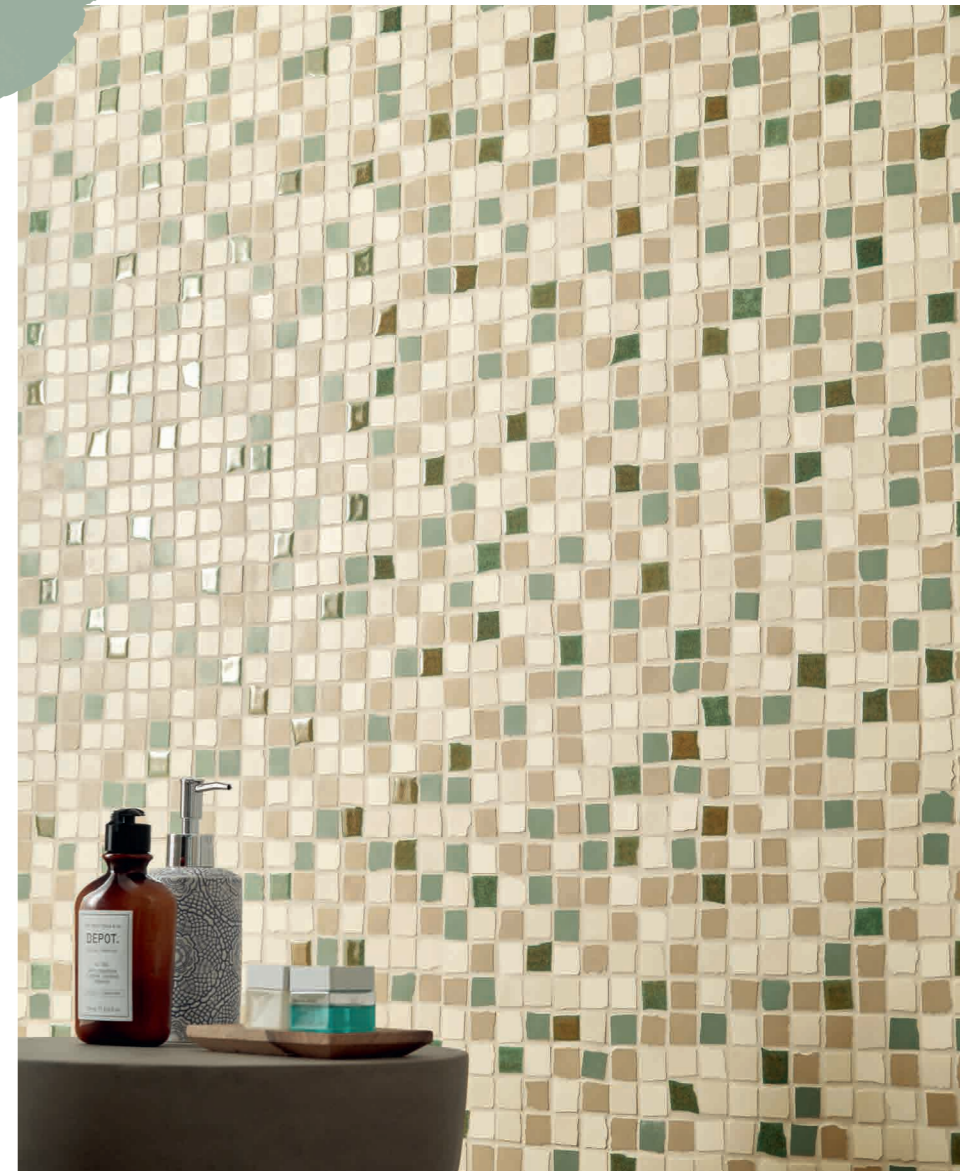

Splash Blue  
20 x 60

Splash White  
20 x 60

Coat Green  
20 x 60

Freefall White  
20 x 60

Splash Grey  
61 x 61