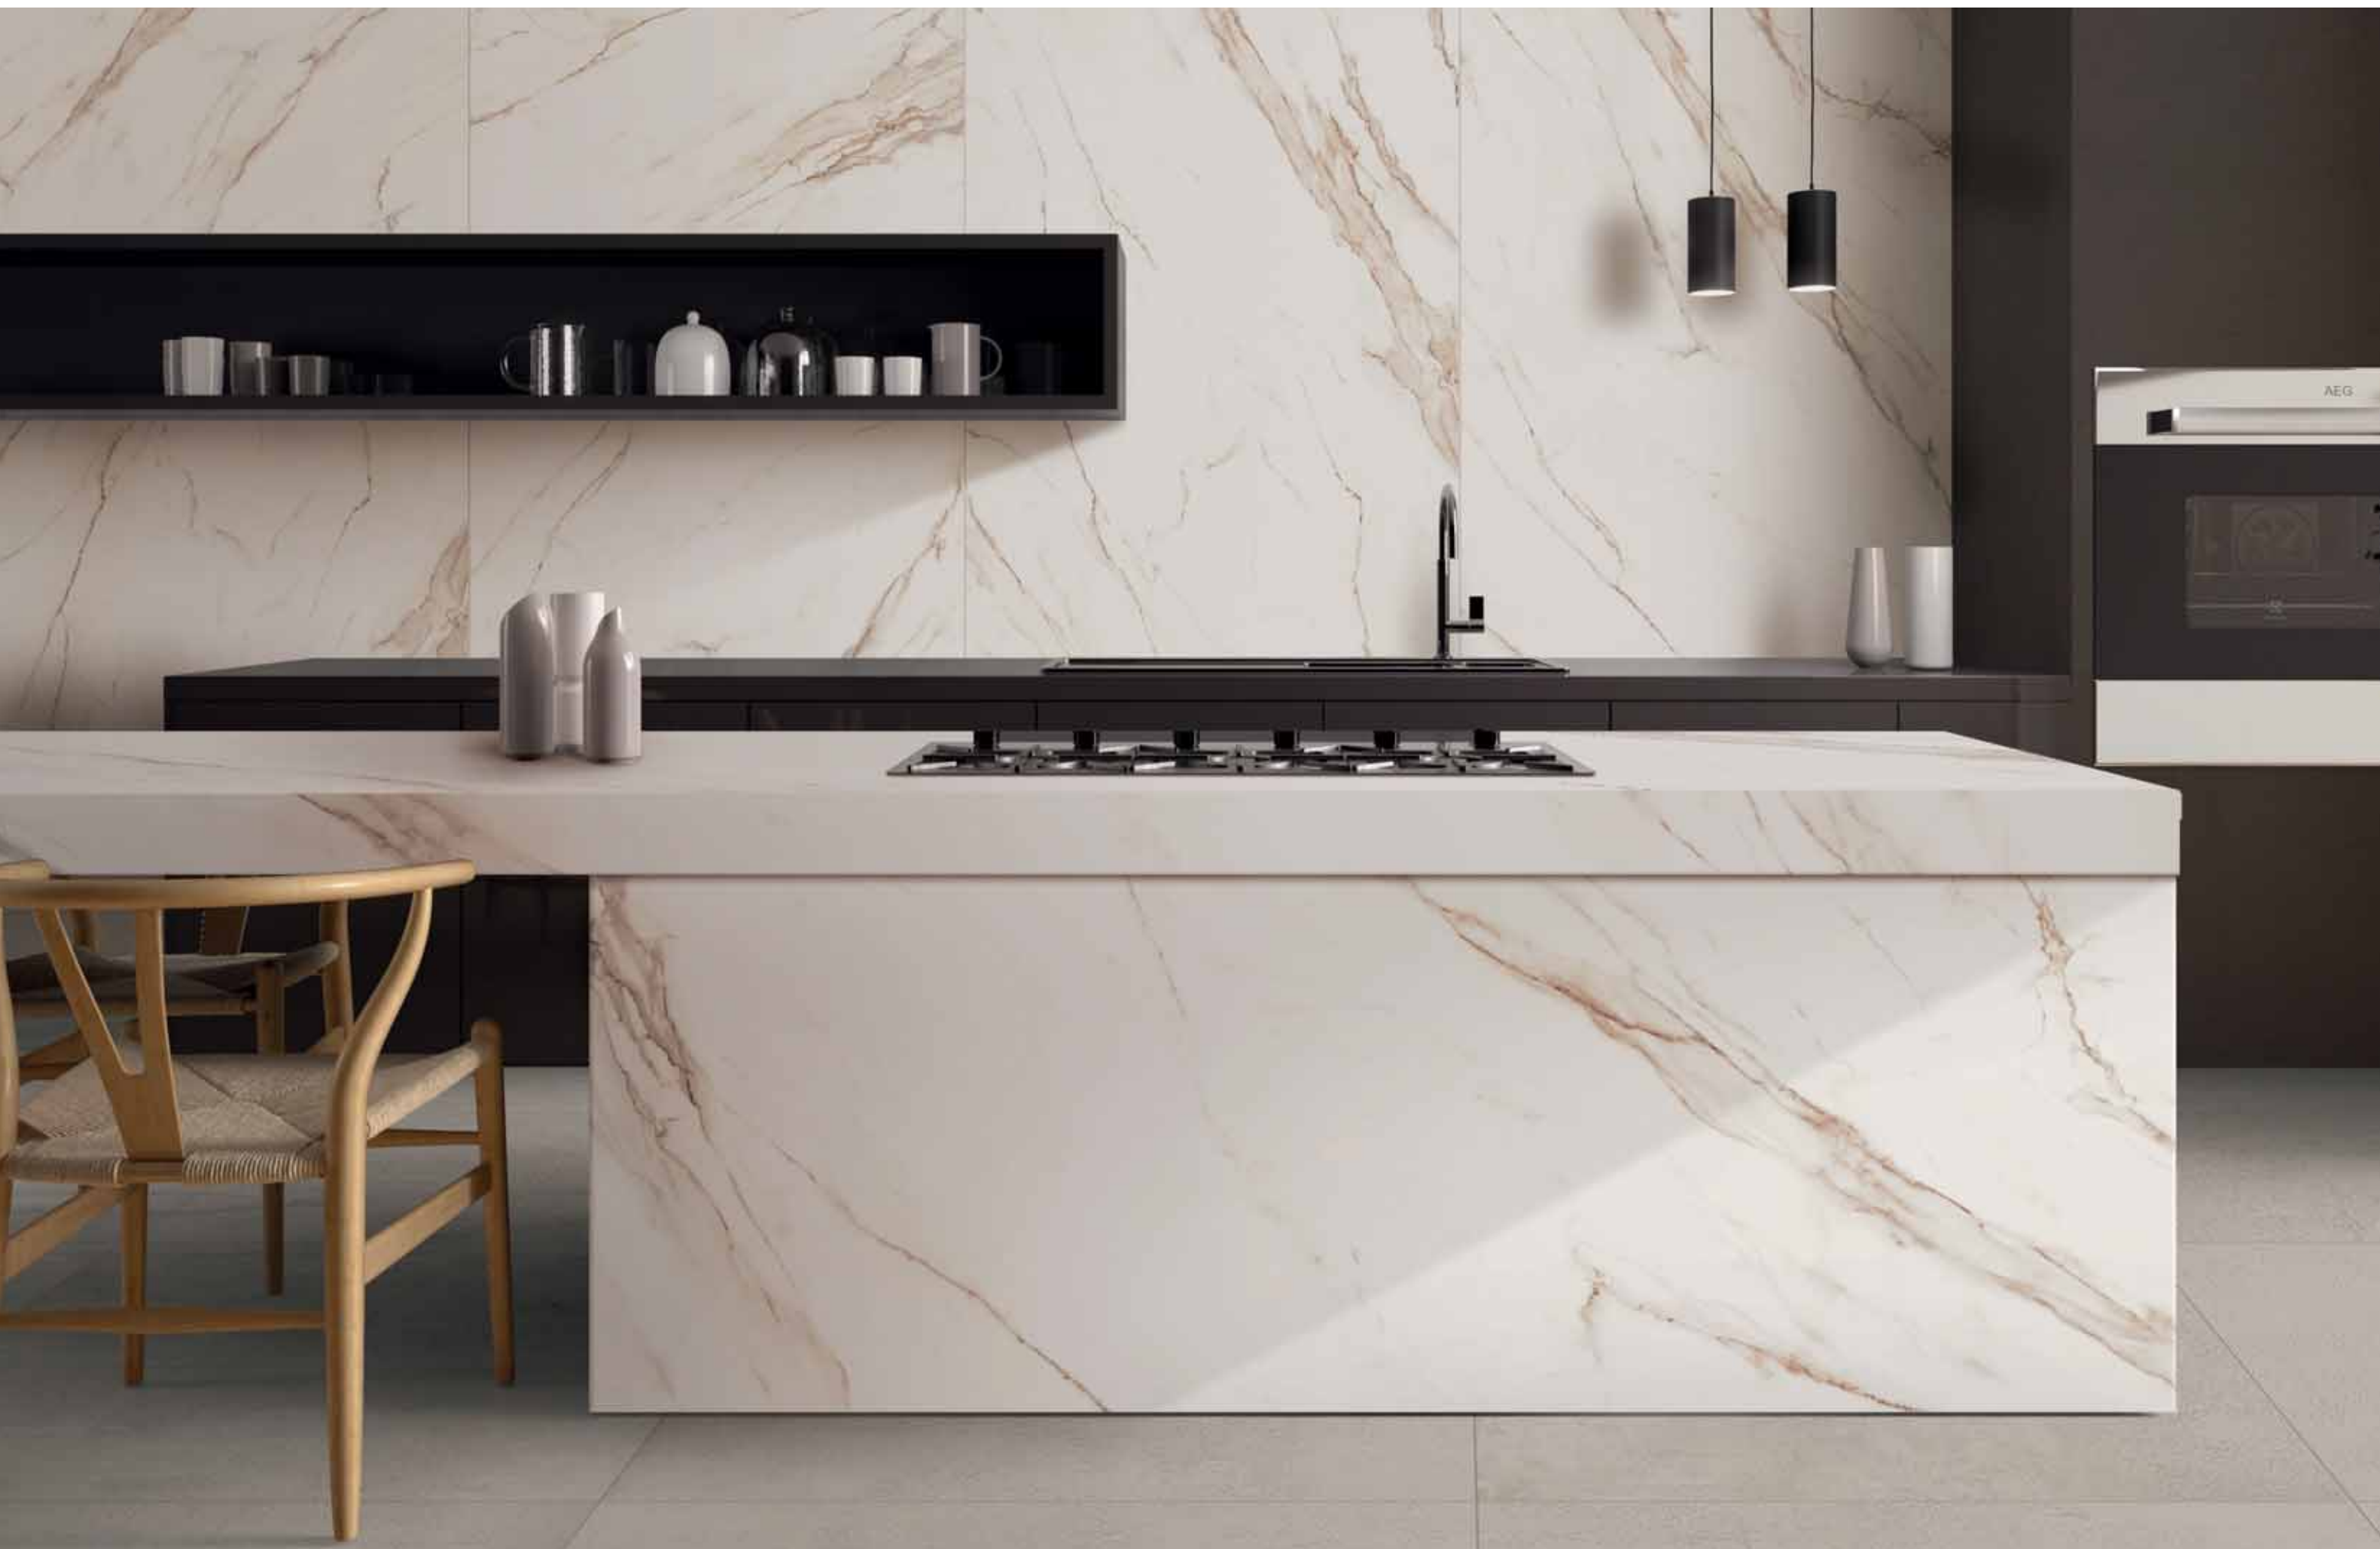

wall and volume
SENSI UP
CALACATTA GOLD LUX
120x280, 160x320

floor
CROSSROAD CHALK
SAND
120x120