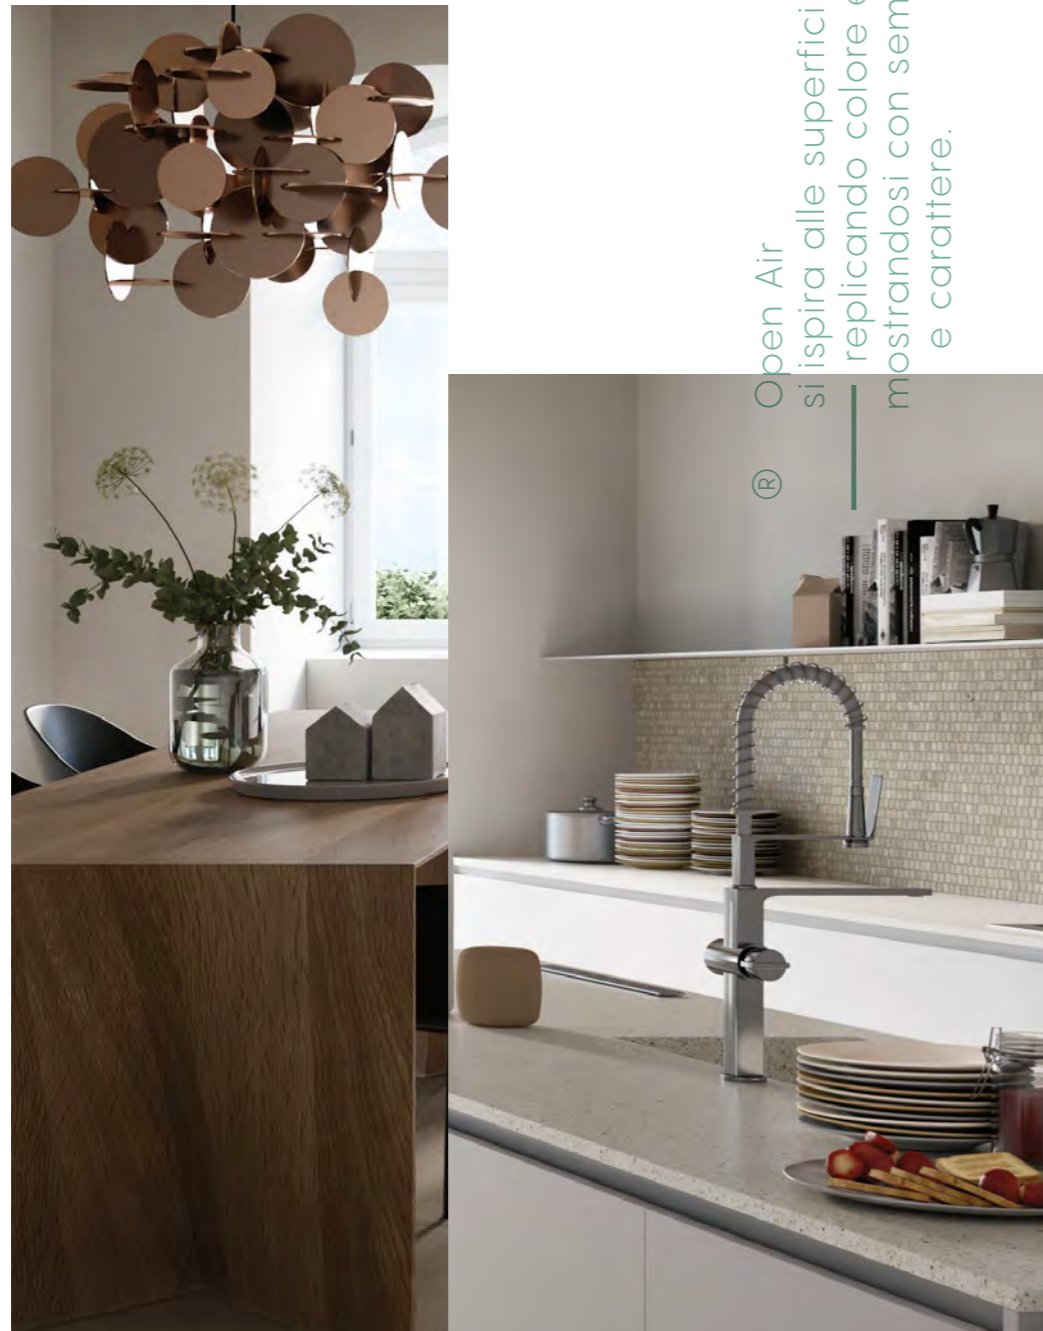

White Rett. 59,5x119,2 - 23,4"x46,8"

© Open Air

si ispira alle superfici naturali
 replicando colore e movimento,
 mostrandosi con semplicità
 e carattere.

Open Air

Sand

Open Air is inspired
 by the surfaces of nature,
 replicating colour and movement
 and revealing itself
 with simplicity and character.