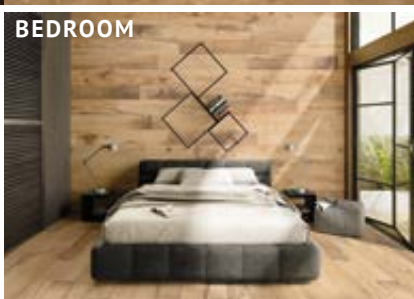

IN-OUTDOOR