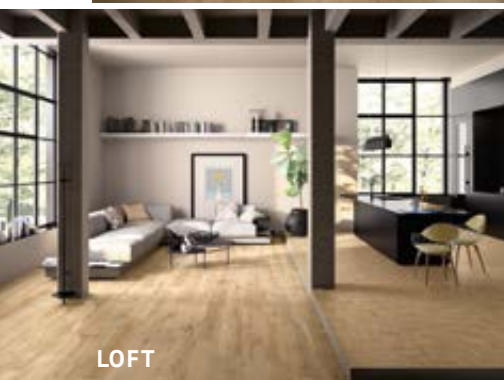

ATELIER

LOFT