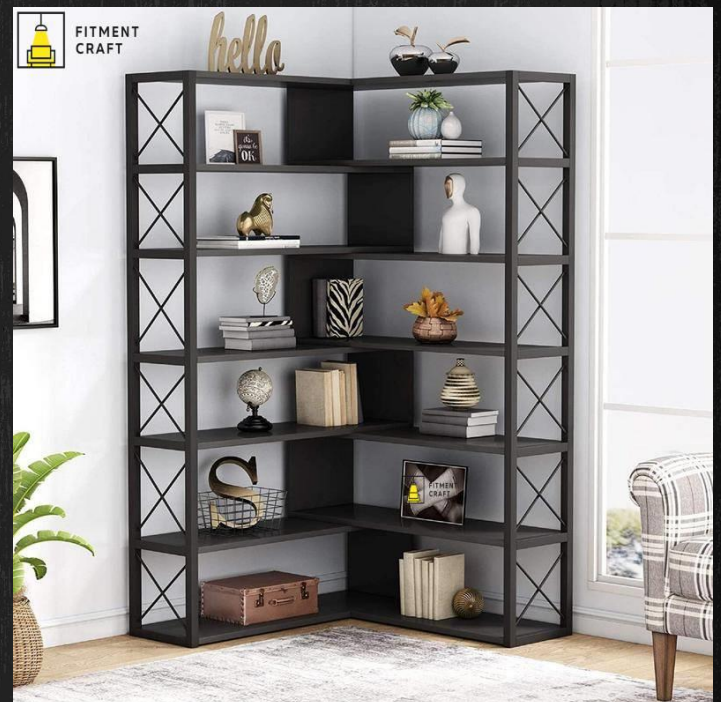

Buy Now!

Model: Reading Respite – Book Shelf | BSV1-001

Dimensions: Length 38 inches, Depth 8 inches, Height 60 inches

Buy Now!

Model: Paperback – Book Shelf | BSV5-003

Dimensions:

Length-28", Depth-10", Height-63"

Buy Now!

Model: Papyrus – Book Shelf | BSV5-005

Dimensions:

Length-20", Depth-20", Height-72"

Buy Now!

Model: Quarto – Book Shelf | BSV4-001

Dimensions: Length -38" (Each left & right side), Depth-12", Height-71"

Buy Now!

Cloth Organizer

Model: Clothesline | COV1-003

Dimensions:

Length-47", Width-15.75", Height-70"

Buy Now!

Model: Bolero | COV3-003

Dimensions: