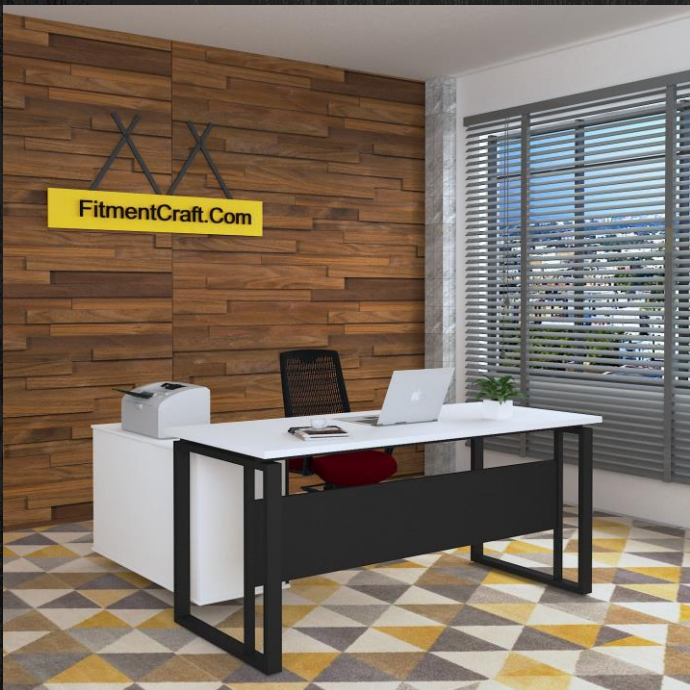

Dimensions: Length – 60", Width – 27",
Height – 30"

Buy Now!

Model: Office Desk | TV5-002

Dimensions: : Length – 56", Width – 24",
Height – 30"

Buy Now!

Model: Aristocrat Table | TV15-003

Dimensions:
Length 60 inches, Width 30 inches
Height 30 inches.

Buy Now!

Model: Executive Desk | OSV4-111

Dimensions:
Length 66 inches, Width 30 inches
Height 30 inches.

Buy Now!

Model: Executive Table | OSV2-018

Dimensions:

Length 60", Depth 27", Height 30"

Buy Now!

Model: Exquisite - Office Desk | TV4-005

Dimensions:

Length 66", Depth 24", Height 30"

Buy Now!

Model: Office Desk | OSVI-110

Dimensions:

Length 60", Depth 27", Height 30"

Buy Now!

Model: Executive Desk | TV25-002

Dimensions:

Length 70 inches, Width 27 inches
Height 30 inches.

Buy Now!

Model: Eccentric Table | DDVI-001
Dimensions:
 Length- 68", Width- 24", Height- 30".
Buy Now!

Model: Executive Table | TV26-004
Dimensions:
 Length- 81", Width- 30", Height- 30".
Buy Now!