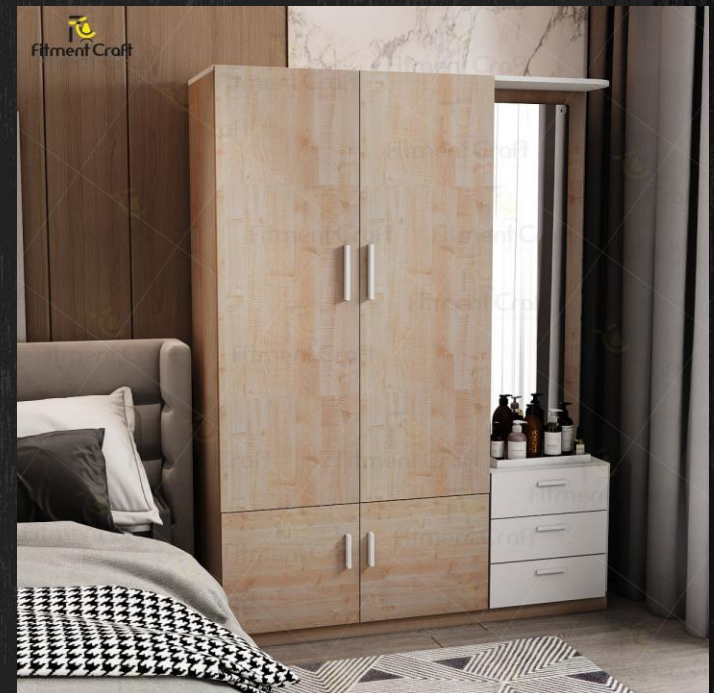

Model: Glamour Glade – Dressing Table
DTV3-001

Dimensions: Length-54", Depth-18", Height- 72"

Buy Now!