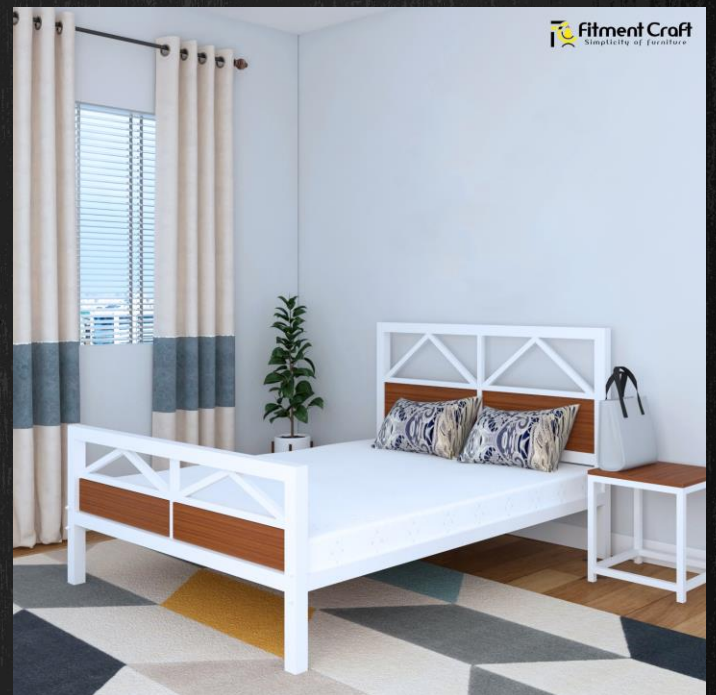

Model: Peaceful – Full Size Bed | MBV5-005

Dimensions:

Length-79", Width- 56"

Buy Now!