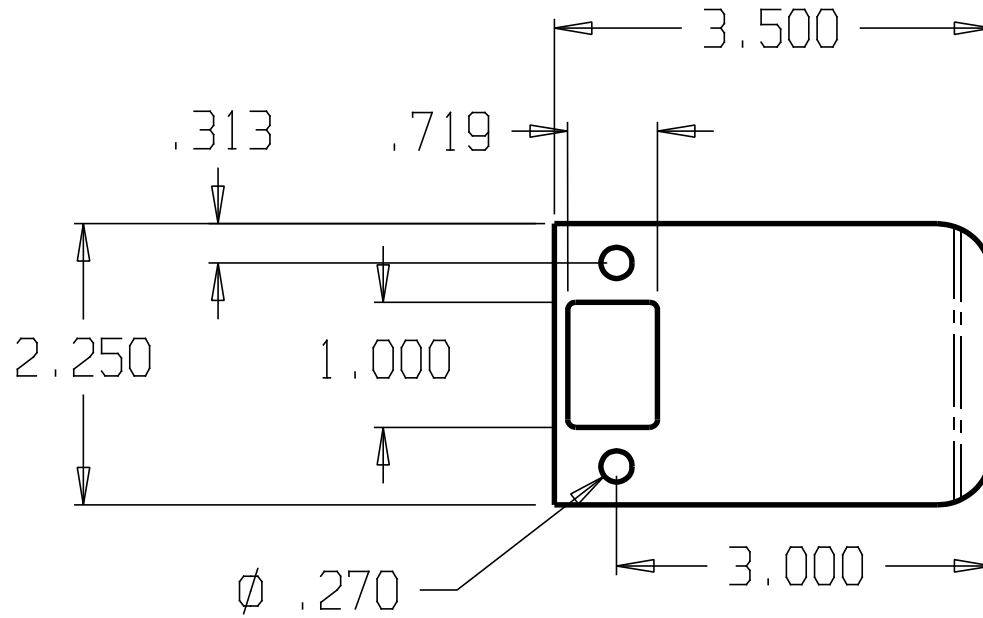

REVISIONS		
ZONE	REV	FINISHES: 605, 609, 619, 620, 630 & DU
		GAUGE: 18ga. .050

DON-JO MFG. INC.

DESIGNER	SIZE: A	DATE: 5/13/04	PART NO. EL-103	REV
APPROVED	SCALE	RELEASE DATE	WEIGHT	SHEET