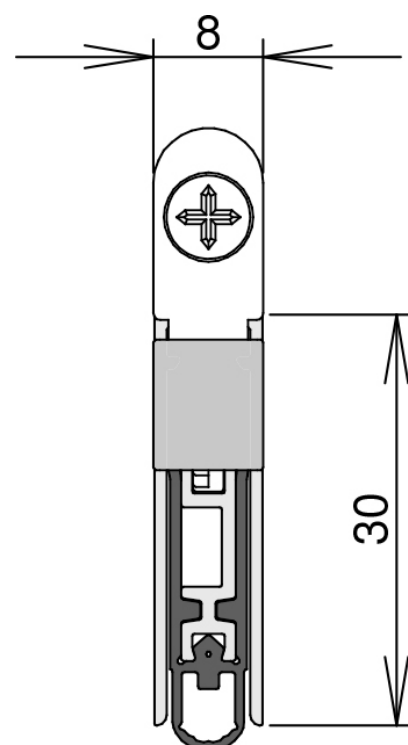

Schall-Ex® L-8/30 WS

DETAILS

Articlenumber	1-1000
Function	hinged door
Türenmaterial	timber
Application	interior door
Usage	sound protection, smoke protection, fire protection, accessibility

TECHNICAL DATA

Width	8 mm
Height	30 mm
Min. delivery length	235 mm
Max. delivery length	2000 mm
Standard length	708, 833, 958, 1083, 1208 mm
max. travel	20 mm
Actuation	single-sided
Actuator	sliding acuator
removableInner profile	yes
Outerprofile	aluminium
Surface	plate finish
Sealingprofile	silicone, self-extinguishing

FITTING

Fixing	WS - fixing brackets

EXAMINATIONS AND CERTIFICATES

Sound	yes
Permanent function IM	yes
Mio Certificate	yes
Barrier free	yes
UL	yes
EPD	yes
Certifire	yes