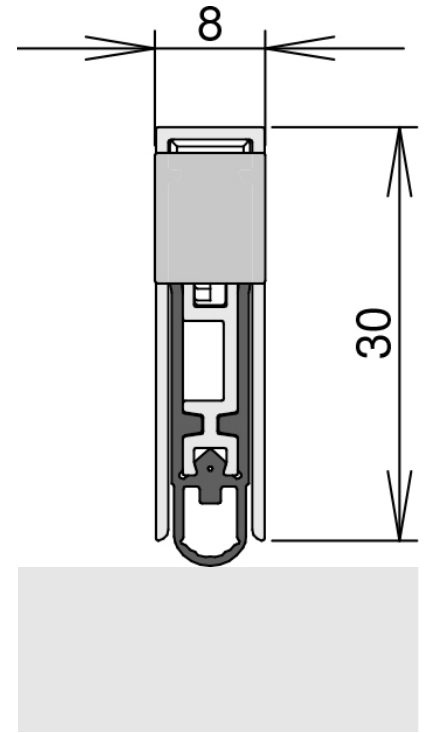

I-Ex® L-8/30 WS