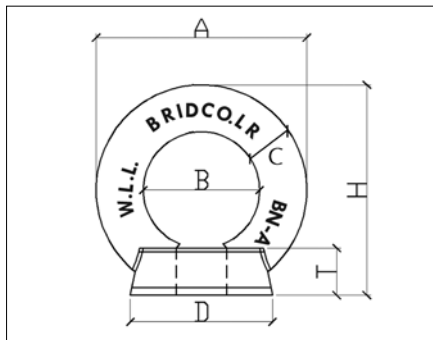

LOAD RATED EYE NUTS

Drop Forged 316 Stainless Steel

LOAD RATED EYE NUTS AISI 316

CODE	A mm	B mm	C mm	D mm	H mm	T mm	WORKING LOAD LIMIT
SS-582-12LR	53.70	30.00	12.00	29.10	55.7	12.00	1.25t
SS-582-16LR	62.90	35.20	15.00	34.20	64.9	13.80	2.00t
SS-582-20LR	71.6	40.00	15.75	39.50	75.00	15.15	2.75t

LOAD RATED DETAILS FOR SS-582 EYE NUT

CODE	1 W.L.L. (t)	2 W.L.L. (t)	3 W.L.L. (t)	4 W.L.L. (t)
SS-582-12LR	1.25	0.90	0.25	0.20
SS-582-16LR	2.00	1.00	0.35	0.25
SS-582-20LR	2.75	1.50	0.50	0.40