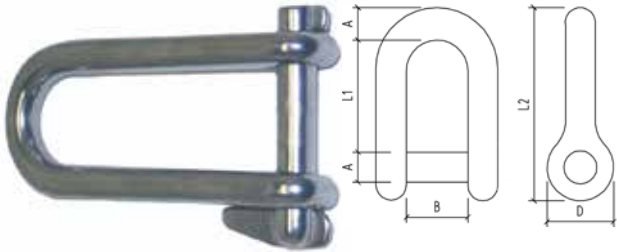

LIGHT WEIGHT STRIP SHACKLE - 304 GRADE

Code	A	B	D	L1	L2
SS-162-04	4	10	10	17	25

HEAD BOARD SHACKLE CAPTIVE PIN

Code	A	B	D	L1	L2	TDL (KG)
SS-3651-05	4.9	13	11	39	50	400
SS-3651-06	5.8	15.9	12.5	43.9	57.3	550
SS-3651-08	7.8	19.9	16.4	60	78.8	1120

SWIVEL EYE SNAP SHACKLE

Code	L	A	B	TDL (KG)
SS-2482-01	67.9	16	13	400
SS-2482-02	89	24	17	1200
SS-2482-03	126	31	23	1800

FIXED EYE SNAP SHACKLE

Code	L	A	B	TDL (KG)
SS-2481-01	55	15	13	400
SS-2481-02	70	22	13	1200
SS-2481-03	101	27	17	1800

SWIVEL JAW SNAP SHACKLE

Code	A	C	L	TDL (KG)
SS-2476-01	12	13	68	110
SS-2476-02	16	15	84	2000

CLEW SNAP SHACKLE

Code	A	C	L	TDL (KG)
SS-2464-01	12	15	52	1600
SS-2464-02	15	18	65	1200

LARGER SIZE SHACKLES AVAILABLE IN SOME STYLES. PRICE AND AVAILABILITY ON REQUEST.