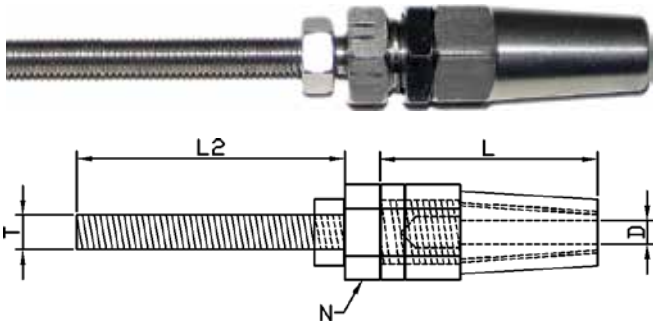

BRIDCO BOTTLESCREW JAW-SWAGELESS

| CODE        | THREAD SIZE | L1 MIN | L1 MAX | TO SUIT WIRE SIZE | H  | A  | PIN DIA | TDL KG |
|-------------|-------------|--------|--------|-------------------|----|----|---------|--------|
| SS-8014-603 | M6          | 163    | 245    | 1/8"              | 13 | 8  | 6       | 600    |
| SS-8014-106 | M10         | 230    | 335    | 1/4"              | 17 | 12 | 9       | N/A    |

BRIDCO SWAGELESS FORK TERMINAL

| CODE       | WIRE DIA | D3 | L1  | L2 | B  | A    |
|------------|----------|----|-----|----|----|------|
| SS-8012-03 | 1/8"     | 6  | 50  | 19 | 19 | 9    |
| SS-8012-06 | 1/4"     | 9  | 83  | 32 | 21 | 13   |
| SS-8012-08 | 5/16"    | 14 | 105 | 40 | 35 | 13.7 |

BRIDCO SWAGELESS TERMINAL

| CODE        | WIRE DIA | D | T  | L  | L2 | N  |
|-------------|----------|---|----|----|----|----|
| SS-7812-03  | 1/8"     | 3 | 6  | 58 | 50 | 12 |
| SS-7812-06  | 1/4"     | 6 | 10 | 97 | 85 | 19 |
| SS-7812-08  | 5/16"    | 8 | 12 | 60 | 80 | 24 |
| SS-7812-08L | 5/16"    | 8 | 12 | 60 | 80 | 24 |

L = LEFT HAND THREAD