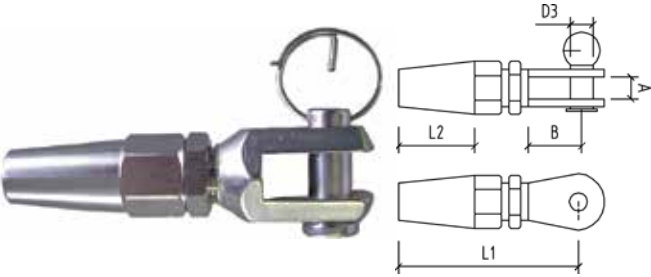

BRIDCO BOTTLESCREW JAW-SWAGELESS

| CODE        | THREAD SIZE | L1 MIN | L1 MAX | TO SUIT WIRE SIZE | H  | A  | PIN DIA | TDL KG |
|-------------|-------------|--------|--------|-------------------|----|----|---------|--------|
| SS-8014-603 | M6          | 163    | 245    | 1/8"              | 13 | 8  | 6       | 600    |
| SS-8014-106 | M10         | 230    | 335    | 1/4"              | 17 | 12 | 9       | N/A    |

BRIDCO SWAGELESS FORK TERMINAL

| CODE       | WIRE DIA | D3 | L1  | L2 | B  | A    |
|------------|----------|----|-----|----|----|------|
| SS-8012-03 | 1/8"     | 6  | 50  | 19 | 19 | 9    |
| SS-8012-06 | 1/4"     | 9  | 83  | 32 | 21 | 13   |
| SS-8012-08 | 5/16"    | 14 | 105 | 40 | 35 | 13.7 |

BRIDCO SWAGELESS TERMINAL

| CODE        | WIRE DIA | D | T  | L  | L2 | N  |
|-------------|----------|---|----|----|----|----|
| SS-7812-03  | 1/8"     | 3 | 6  | 58 | 50 | 12 |
| SS-7812-06  | 1/4"     | 6 | 10 | 97 | 85 | 19 |
| SS-7812-08  | 5/16"    | 8 | 12 | 60 | 80 | 24 |
| SS-7812-08L | 5/16"    | 8 | 12 | 60 | 80 | 24 |