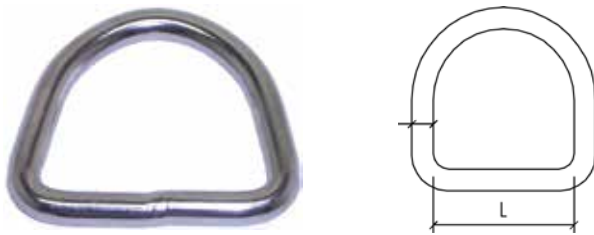

ROUND RING - 304 GRADE

CODE	D	H
SS-1717-04	4	25
SS-1717-05	5	35
SS-1717-54	5	40
SS-1717-565	5	65
SS-1717-06	6	40
SS-1717-650	6	50
SS-1717-08	8	55
SS-1717-875	8	75
SS-1717-1075	10	75
SS-1717-10100	10	100
SS-1717-12120	12	120

STAINLESS STEEL TRIANGLE - 304 GRADE

CODE	D	L
SS-325T-650	6	50
SS-325T-850	8	50

STAINLESS STEEL DEE RING - 304 GRADE

CODE	D	L
SS-325-320	3	20
SS-325-425	4	25
SS-325-638	6	38
SS-325-64	6	40
SS-325-65	6	50
SS-325-85	8	50

STAINLESS STEEL DEE WITH THIMBLE

CODE	Ø	A	B	C	D
SS-3254-06	24	42	43	11	6
SS-3254-08	35	66.5	59	19	8
SS-3254-10	41	82	74	20	10

LIGHT WEIGHT WIRE ROPE THIMBLE - 304 GRADE

CODE	ROPE SIZE	C	D	A	E	B
SS-234-02	2MM	23	5	8	3	16
SS-234-03	3MM	25	5.5	10	4.5	18
SS-234-04	4MM	27	6.5	11	5	19
SS-234-05	5MM	32.5	7	14	6	22
SS-234-06	6MM	36	9.5	17	7	27
*SS-234-08	8MM	50	12	20	9	35
SS-234-10	10MM	60	15	25	11	40
SS-234-12	12MM	68	18	30	14	47
SS-234-14	14MM	71	19	34.5	16	51
SS-234-16	16MM	82	22	36	18	61
SS-234-18	18MM	92	25	41	20	65
SS-234-20	20MM	100	26.5	43	22	75
SS-234-22	22MM	107	30.5	46	26	79
SS-234-25	25MM	111	35	48.5	30	78