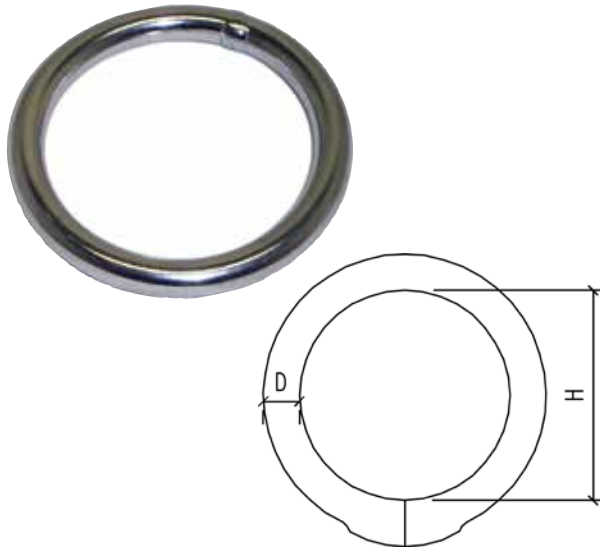

ROUND RING - 304 GRADE

CODE	D	H
SS-1717-04	4	25
SS-1717-05	5	35
SS-1717-54	5	40
SS-1717-565	5	65
SS-1717-06	6	40
SS-1717-650	6	50
SS-1717-08	8	55
SS-1717-875	8	75
SS-1717-1075	10	75
SS-1717-10100	10	100
SS-1717-12120	12	120

STAINLESS STEEL TRIANGLE - 304 GRADE

CODE	D	L
SS-325T-650	6	50
SS-325T-850	8	50

STAINLESS STEEL DEE RING - 304 GRADE

CODE	D	L
SS-325-320	3	20
SS-325-425	4	25
SS-325-638	6	38
SS-325-64	6	40
SS-325-65	6	50
SS-325-85	8	50

STAINLESS STEEL DEE WITH THIMBLE

CODE	Ø	A	B	C	D
SS-3254-06	24	42	43	11	6
SS-3254-08	35	66.5	59	19	8
SS-3254-10	41	82	74	20	10

LIGHT WEIGHT WIRE ROPE THIMBLE - 304 GRADE

CODE	ROPE SIZE	C	D	A	E	B
SS-234-02	2MM	23	5	8	3	16
SS-234-03	3MM	25	5.5	10	4.5	18
SS-234-04	4MM	27	6.5	11	5	19
SS-234-05	5MM	32.5	7	14	6	22
SS-234-06	6MM	36	9.5	17	7	27
*SS-234-08	8MM	50	12	20	9	35
SS-234-10	10MM	60	15	25	11	40
SS-234-12	12MM	68	18	30	14	47
SS-234-14	14MM	71	19	34.5	16	51
SS-234-16	16MM	82	22	36	18	61
SS-234-18	18MM	92	25	41	20	65
SS-234-20	20MM	100	26.5	43	22	75
SS-234-22	22MM	107	30.5	46	26	79
SS-234-25	25MM	111	35	48.5	30	78

* AVAILABLE IN G316 - SS-234-08/316