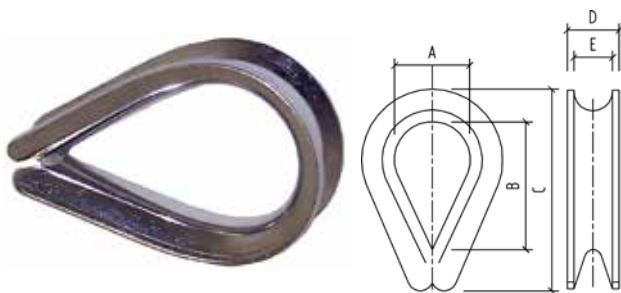

STAINLESS STEEL TRIANGLE - 304 GRADE

CODE	D	L
SS-325T-650	6	50
SS-325T-850	8	50

STAINLESS STEEL DEE RING - 304 GRADE

CODE	D	L
SS-325-320	3	20
SS-325-425	4	25
SS-325-638	6	38
SS-325-64	6	40
SS-325-65	6	50
SS-325-85	8	50

STAINLESS STEEL DEE WITH THIMBLE

CODE	Ø	A	B	C	D
SS-3254-06	24	42	43	11	6
SS-3254-08	35	66.5	59	19	8
SS-3254-10	41	82	74	20	10

LIGHT WEIGHT WIRE ROPE THIMBLE - 304 GRADE

CODE	ROPE SIZE	C	D	A	E	B
SS-234-02	2MM	23	5	8	3	16
SS-234-03	3MM	25	5.5	10	4.5	18
SS-234-04	4MM	27	6.5	11	5	19
SS-234-05	5MM	32.5	7	14	6	22
SS-234-06	6MM	36	9.5	17	7	27
*SS-234-08	8MM	50	12	20	9	35
SS-234-10	10MM	60	15	25	11	40
SS-234-12	12MM	68	18	30	14	47
SS-234-14	14MM	71	19	34.5	16	51
SS-234-16	16MM	82	22	36	18	61
SS-234-18	18MM	92	25	41	20	65
SS-234-20	20MM	100	26.5	43	22	75
SS-234-22	22MM	107	30.5	46	26	79
SS-234-25	25MM	111	35	48.5	30	78