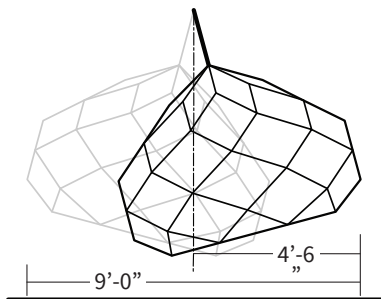

816-PAP

816-AB

816-AVO

816-MOC

816-SS

SHOWN WITH OPTIONAL ACCESSORIES

Weight Capacity:	500 lbs
Comfortable for:	1-2 people
Applications:	Commercial or Residential. Indoor or Outdoor
Frame Materials:	Double-layer powdercoated steel Outdoor grade polyester webbing Marine grade 316 stainless steel hardware
Cushion:	Simple Polyester Cushion (not recommended for commercial) Available cushion options: • Custom Cushion Set (SKU: 816CS)
Hanging Options:	Rigging not included. Available rigging options: • Curved Tripod Stand (SKU: 816ST) • Various Rigging Kits (SKU: RK-xx) • Ground Tether Kit (SKU: RK-THR) • Custom spec.
Overhead Anchor req'd:	Capable of supporting 1,000 lbs
Shipping Specs:	Frame Carton: 49" x 49" x 7" - 100 lbs.
Assembly:	Ships KD. Customer assembly with detailed video instruction. 1-2 people 1-2 hours.
Product Origin:	Oregon, USA
Frame Colorways:	Fine Textured Black (SKU: 816)
Cushion Colorways:	Aqua Blue, Avocado, Mocha, Paprika, Sandstone
Warranty:	5 year limited warranty

PRODUCT DIMENSIONS

CLEARANCE DIMENSIONS

DIMENSIONS W/ OPTIONAL STAND

Typical minimum clearance dims shown. Actual amount of swing depends on length of rigging to overhead anchor.