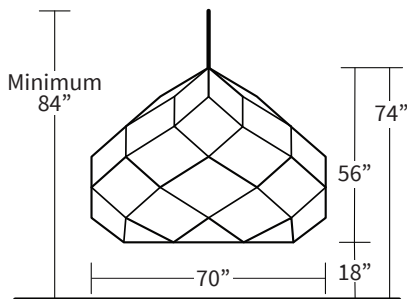

816-PAP

816-AB

816-AVO

816-MOC

816-SS

SHOWN WITH OPTIONAL ACCESSORIES

Weight Capacity:	500 lbs
Comfortable for:	1-2 people
Applications:	Commercial or Residential. Indoor or Outdoor
Frame Materials:	Double-layer powdercoated steel Outdoor grade polyester webbing Marine grade 316 stainless steel hardware
Cushion:	Simple Polyester Cushion (not recommended for commercial) Available cushion options: • Custom Cushion Set (SKU: 816CS)
Hanging Options:	Rigging not included. Available rigging options: • Curved Tripod Stand (SKU: 816ST) • Various Rigging Kits (SKU: RK-xx) • Ground Tether Kit (SKU: RK-THR) • Custom spec.
Overhead Anchor req'd:	Capable of supporting 1,000 lbs
Shipping Specs:	Frame Carton: 49" x 49" x 7" - 100 lbs.
Assembly:	Ships KD. Customer assembly with detailed video instruction. 1-2 people 1-2 hours.
Product Origin:	Oregon, USA
Frame Colorways:	Fine Textured Black (SKU: 816)
Cushion Colorways:	Aqua Blue, Avocado, Mocha, Paprika, Sandstone
Warranty:	5 year limited warranty

PRODUCT DIMENSIONS

CLEARANCE DIMENSIONS

DIMENSIONS W/ OPTIONAL STAND

Typical minimum clearance dims shown. Actual amount of swing depends on length of rigging to overhead anchor.