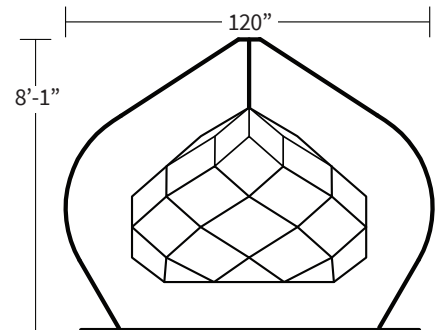

816-PAP

816-AB

816-AVO

816-MOC

816-SS

SHOWN WITH OPTIONAL ACCESSORIES

Weight Capacity:	500 lbs
Comfortable for:	1-2 people
Applications:	Commercial or Residential. Indoor or Outdoor
Frame Materials:	Double-layer powdercoated steel Outdoor grade polyester webbing Marine grade 316 stainless steel hardware
Cushion:	Simple Polyester Cushion (not recommended for commercial) Available cushion options: • Custom Cushion Set (SKU: 816CS)
Hanging Options:	Rigging not included. Available rigging options: • Curved Tripod Stand (SKU: 816ST) • Various Rigging Kits (SKU: RK-xx) • Ground Tether Kit (SKU: RK-THR) • Custom spec.
Overhead Anchor req'd:	Capable of supporting 1,000 lbs
Shipping Specs:	Frame Carton: 49" x 49" x 7" - 100 lbs.
Assembly:	Ships KD. Customer assembly with detailed video instruction. 1-2 people 1-2 hours.
Product Origin:	Oregon, USA
Frame Colorways:	Fine Textured Black (SKU: 816)
Cushion Colorways:	Aqua Blue, Avocado, Mocha, Paprika, Sandstone
Warranty:	5 year limited warranty

PRODUCT DIMENSIONS

CLEARANCE DIMENSIONS

DIMENSIONS W/ OPTIONAL STAND

Typical minimum clearance dims shown. Actual amount of swing depends on length of rigging to overhead anchor.