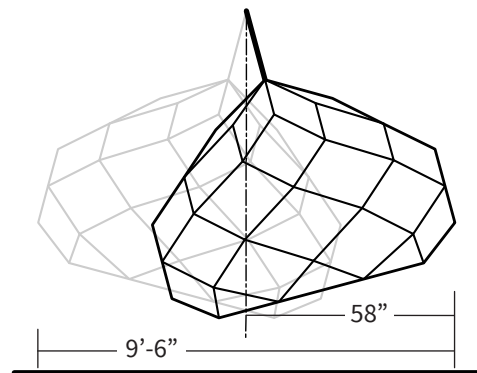

KODAMA

Large Zome Lounger Product Dimensions

PRODUCT DIMENSIONS

CLEARANCE DIMENSIONS

DIMENSIONS W/ STAND

ELEVATION
VIEW

Typical minimum clearance dims shown.
Actual amount of swing depends on
length of rigging to overhead anchor.

ADDITIONAL INFO:

Allowable Weight Capacity: 600 lbs.
Requires overhead anchor capable of 1,200 lbs.
Comfortable for 1-4 people.

Typical height to overhead anchor ranges from 8' to 12'.
As anchor height increases, clearance dimensions increase.