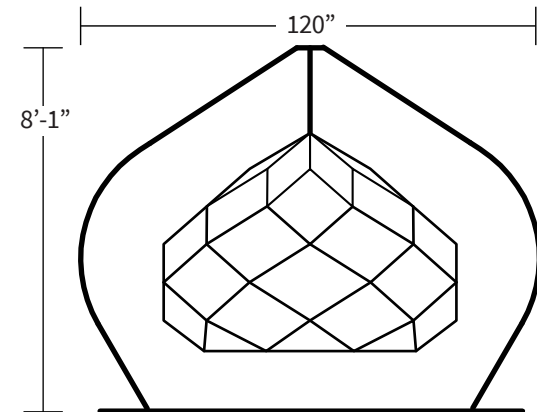

KODAMA

Large Zome Lounger Product Dimensions

PRODUCT DIMENSIONS

CLEARANCE DIMENSIONS

DIMENSIONS W/ STAND

ELEVATION
VIEW

Typical minimum clearance dims shown.
Actual amount of swing depends on
length of rigging to overhead anchor.

ADDITIONAL INFO:

Allowable Weight Capacity: 600 lbs.
Requires overhead anchor capable of 1,200 lbs.
Comfortable for 1-4 people.

Typical height to overhead anchor ranges from 8' to 12'.
As anchor height increases, clearance dimensions increase.