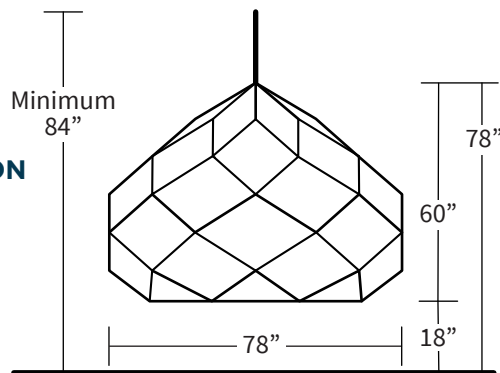

KODAMA

Large Zome Lounger Product Dimensions

PRODUCT DIMENSIONS

CLEARANCE DIMENSIONS

DIMENSIONS W/ STAND

ELEVATION
VIEW

Typical minimum clearance dims shown.
Actual amount of swing depends on
length of rigging to overhead anchor.

ADDITIONAL INFO:

Allowable Weight Capacity: 600 lbs.
Requires overhead anchor capable of 1,200 lbs.
Comfortable for 1-4 people.

Typical height to overhead anchor ranges from 8' to 12'.
As anchor height increases, clearance dimensions increase.