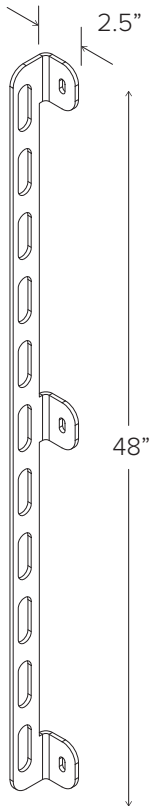

MATERIALS .25" steel plate

1. **FINISHES**
2. ☐ **Galvanized**
     An after fabrication hot dipped galvanized finish is our standard option.
   - ☐ **Powder Coat**
     Our powder coat finish assures a high level of adhesion and durability by following these steps:
     1. Sandblast
     2. Epoxy primer electrostatically applied
     3. Final thick TGIC polyester powder coat
   - ☐ **Stainless**
     Stainless Steel: 304 grade stainless steel material finished in either a high polished shine or a satin finish.

MOUNT OPTIONS ☐ **Wall mount only**
Flange mount has (3) 1/4" flanges - 3 anchors.

It is the responsibility of the installer to ensure that all base materials into which the Lock Dock will be installed can support the Lock Dock with 11 locks and will not be damaged by any required installation procedures.

SETBACKS