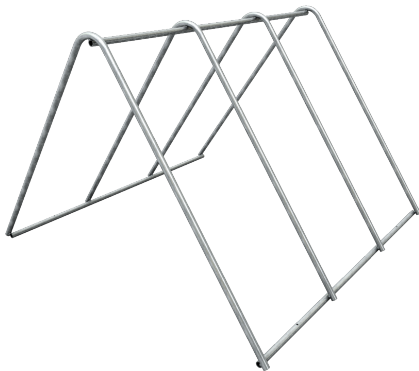

DERO
A PLAYCORE Company

Compack Rack

The Compack Rack is a portable, stackable and u-lock compatible rack with an 8 bike capacity. The Compack Rack is well suited for children's bikes at parks and schools. When the Compack Racks are not in use, they stack atop each other for easy storage on a standard pallet.

Compack Rack

Stack 'Em Up

When not in use, the Compack Rack may be stored efficiently on a standard sized pallet.

U-Lock Compatible

Unlike most other short-term parking racks, like the dreaded wheel-bender, the Compack Rack is u-lock compatible.

FINISH OPTIONS

Galvanized

CAPACITY 8 Bikes

MATERIALS .75" steel tube

FINISHES **Galvanized**
An after fabrication hot dipped galvanized finish is our standard option.

MOUNT OPTIONS The Compack Rack is a freestanding unit that may also be bolted to the ground with 3/8" anchors for added security.