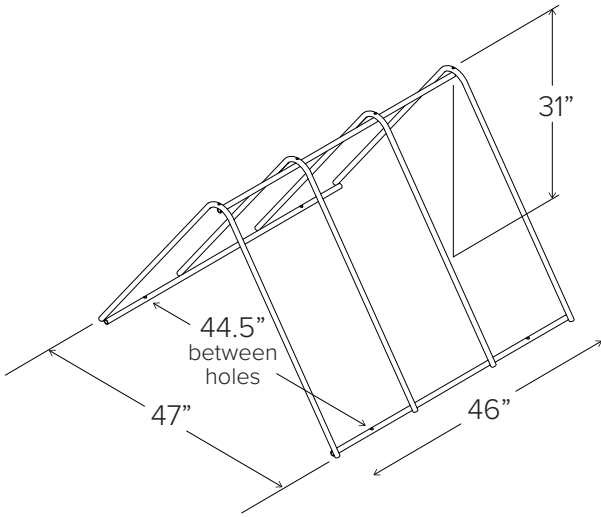

Compack Rack

Stack 'Em Up

When not in use, the Compack Rack may be stored efficiently on a standard sized pallet.

U-Lock Compatible

Unlike most other short-term parking racks, like the dreaded wheel-bender, the Compack Rack is u-lock compatible.

FINISH OPTIONS

Galvanized

CAPACITY 8 Bikes

MATERIALS .75" steel tube

FINISHES **Galvanized**
An after fabrication hot dipped galvanized finish is our standard option.

MOUNT OPTIONS The Compack Rack is a freestanding unit that may also be bolted to the ground with 3/8" anchors for added security.