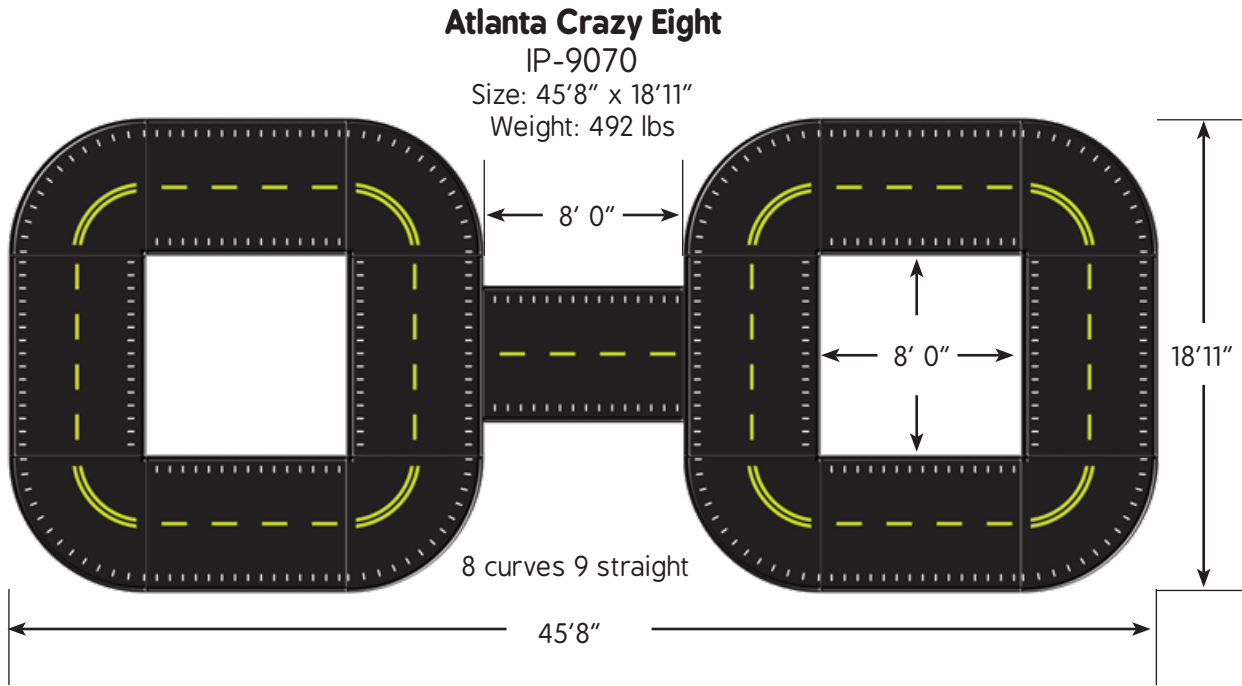

InfinityPlaygrounds

Forever Building Imaginations Through Play

Talladega Fast Track

IP-9085

Size: 10'11" x 18'11"

Weight: 156 lbs

4 curves 2 straight

Bristol Oval
IP-9080
Size: 26'11" x 18'11"
Weight: 300 lbs

Daytona Square

IP-9075

Size: 18'11" x 18'11"

Weight: 228 lbs

4 curves 4 straight

**Formula One
Road Course**

IP-9076
Size: 27' x 38'
Weight: 740 lbs

8 straight
12 curved