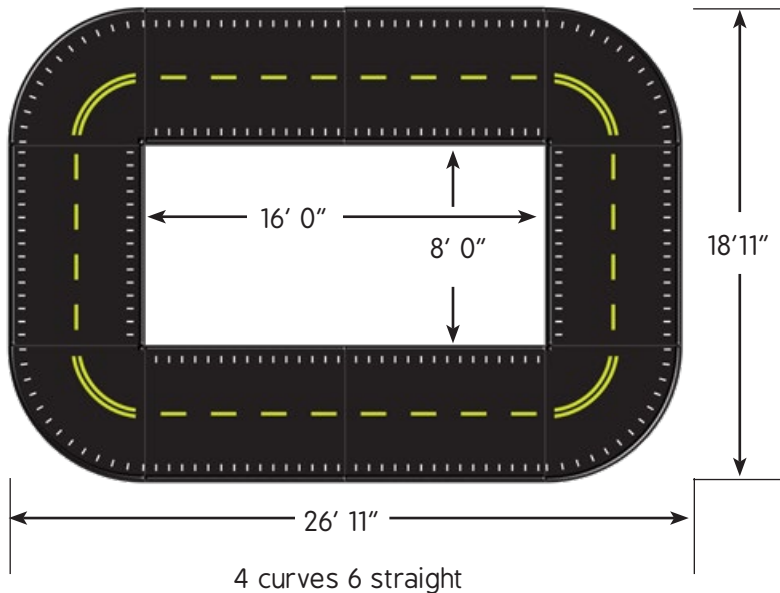

InfinityPlaygrounds

Forever Building Imaginations Through Play

Talladega Fast Track

IP-9085

Size: 10'11" x 18'11"

Weight: 156 lbs

4 curves 2 straight

Bristol Oval
IP-9080
Size: 26'11" x 18'11"
Weight: 300 lbs

Daytona Square

IP-9075

Size: 18'11" x 18'11"

Weight: 228 lbs

4 curves 4 straight

**Formula One
Road Course**

IP-9076
Size: 27' x 38'
Weight: 740 lbs

8 straight
12 curved