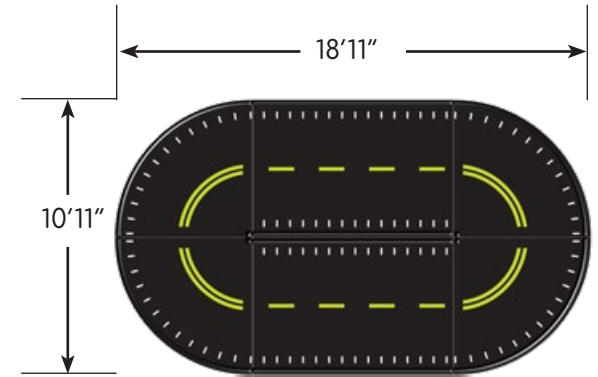

InfinityPlaygrounds

Forever Building Imaginations Through Play

Talladega Fast Track

IP-9085

Size: 10'11" x 18'11"

Weight: 156 lbs

4 curves 2 straight

Bristol Oval
IP-9080
Size: 26'11" x 18'11"
Weight: 300 lbs

Daytona Square

IP-9075

Size: 18'11" x 18'11"

Weight: 228 lbs

4 curves 4 straight

**Formula One
Road Course**

IP-9076
Size: 27' x 38'
Weight: 740 lbs

8 straight
12 curved