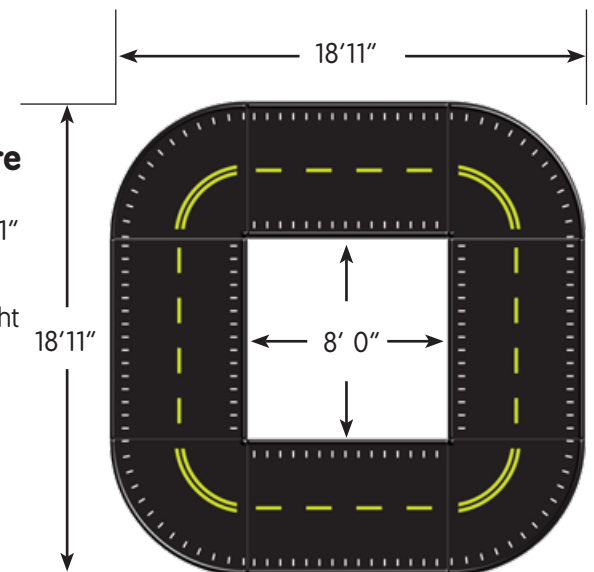

InfinityPlaygrounds

Forever Building Imaginations Through Play

Talladega Fast Track

IP-9085

Size: 10'11" x 18'11"

Weight: 156 lbs

4 curves 2 straight

Bristol Oval
IP-9080
Size: 26'11" x 18'11"
Weight: 300 lbs

Daytona Square

IP-9075

Size: 18'11" x 18'11"

Weight: 228 lbs

4 curves 4 straight

**Formula One
Road Course**

IP-9076
Size: 27' x 38'
Weight: 740 lbs

8 straight
12 curved