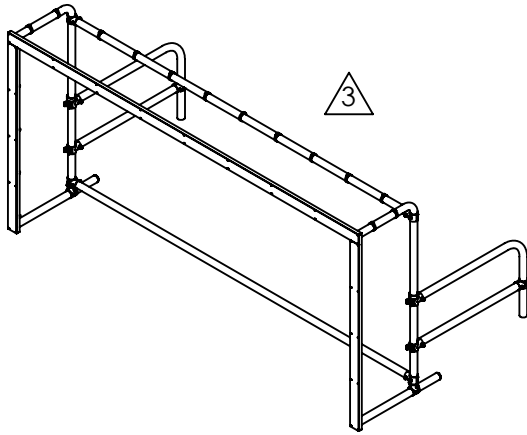

**WATER POLO GOALS
MODEL - DAWSON WATER POLO GOAL**

△3 NET NOT SHOWN FOR CLARITY
BACKDROP OPTION AVAILABLE - PRODUCT # 84296

△7" SETBACK - PRODUCT # 84298
△30" SETBACK - PRODUCT # 84297
△36" SETBACK - PRODUCT # 84294

ENGINEERING DATA

PRODUCT:	DAWSON WATER POLO GOAL
PRODUCT #:	84299
REVISION:	D
MATERIAL:	300 SERIES STAINLESS STEEL