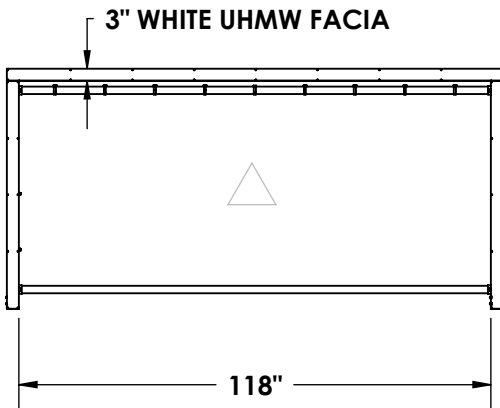

**WATER POLO GOALS
MODEL - DAWSON WATER POLO GOAL**

△3 NET NOT SHOWN FOR CLARITY
BACKDROP OPTION AVAILABLE - PRODUCT # 84296

△7" SETBACK - PRODUCT # 84298
△30" SETBACK - PRODUCT # 84297
△36" SETBACK - PRODUCT # 84294

ENGINEERING DATA

PRODUCT:	DAWSON WATER POLO GOAL
PRODUCT #:	84299
REVISION:	D
MATERIAL:	300 SERIES STAINLESS STEEL