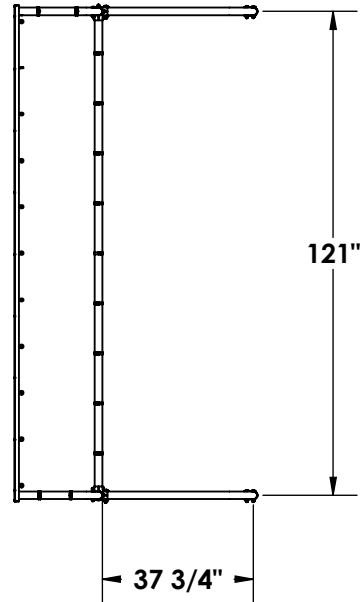

**WATER POLO GOALS
MODEL - DAWSON WATER POLO GOAL**

△3 NET NOT SHOWN FOR CLARITY
BACKDROP OPTION AVAILABLE - PRODUCT # 84296

△7" SETBACK - PRODUCT # 84298
△30" SETBACK - PRODUCT # 84297
△36" SETBACK - PRODUCT # 84294

ENGINEERING DATA

PRODUCT:	DAWSON WATER POLO GOAL
PRODUCT #:	84299
REVISION:	D
MATERIAL:	300 SERIES STAINLESS STEEL