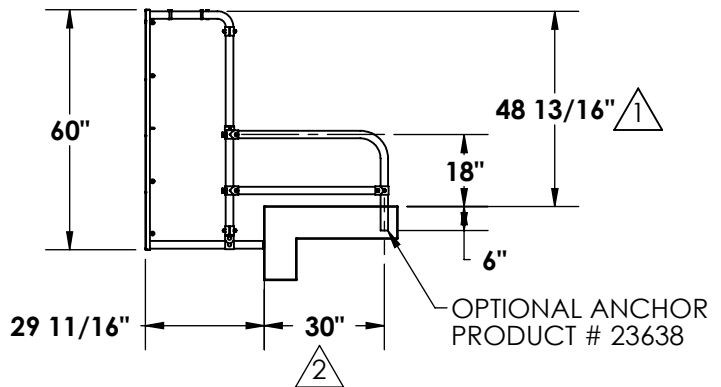

**WATER POLO GOALS
MODEL - DAWSON WATER POLO GOAL**

△3 NET NOT SHOWN FOR CLARITY
BACKDROP OPTION AVAILABLE - PRODUCT # 84296

△7" SETBACK - PRODUCT # 84298
△30" SETBACK - PRODUCT # 84297
△36" SETBACK - PRODUCT # 84294

ENGINEERING DATA

PRODUCT:	DAWSON WATER POLO GOAL
PRODUCT #:	84299
REVISION:	D
MATERIAL:	300 SERIES STAINLESS STEEL