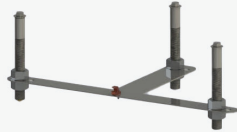

SPA LIFT ELITE 68

APPLICATIONS

This lift works on raised pools and spas. To see if the Spa Lift Elite works on your pool, visit our website and download the application guide, or contact our friendly sales team. This lift can be anchored to pool decks made of concrete and wood. Choose the appropriate anchor for your needs. Anchors sold separately.

Concrete Anchor