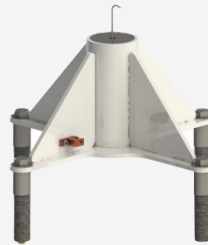

SUPER POWER EZ

EZ SERIES

ITEM# F-194PHBL-NA

ABOUT

An affordable option for above ground applications, the Super Power EZ has the biggest setbacks and clearances of any of our EZ series lifts. Featuring battery powered lifting capabilities, this model also rotates manually requiring assistance from others for operation.

This lift works on raised pools and spas, and has anchoring options for concrete, pavers, and wood decks. Choose the appropriate anchor system for your needs. Anchors sold separately.

To see if the Super Power EZ 2 will work for you, visit our website and download the application guide, or contact our friendly sales team for assistance.

Standard Anchor
F-033EZA

Paver Anchor
F-30220

Surface Mount Anchor
F-035EZSM

Wood Deck Anchor
F-30600

For access to CADs, Revit drawings and more visit our Partner Login page on our website and become an Aqua Creek partner.

OPTIONS & ACCESSORIES:

- Anchor options for concrete, paver, and wood deck applications
- Cover to protect your investment from the elements*
- Four-point hanger bar for added safety
- Hard seat option
- Solar charger to maintain and extend battery life
- Various sling styles and sizes to choose from