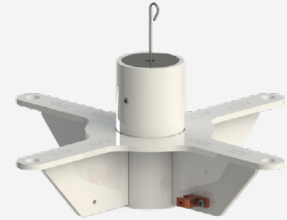

SUPER POWER EZ

EZ SERIES

ITEM# F-194PHBL-NA

ABOUT

An affordable option for above ground applications, the Super Power EZ has the biggest setbacks and clearances of any of our EZ series lifts. Featuring battery powered lifting capabilities, this model also rotates manually requiring assistance from others for operation.

This lift works on raised pools and spas, and has anchoring options for concrete, pavers, and wood decks. Choose the appropriate anchor system for your needs. Anchors sold separately.

To see if the Super Power EZ 2 will work for you, visit our website and download the application guide, or contact our friendly sales team for assistance.

Standard Anchor
F-033EZA

Paver Anchor
F-30220

Surface Mount Anchor
F-035EZSM

Wood Deck Anchor
F-30600

For access to CADs, Revit drawings and more visit our Partner Login page on our website and become an Aqua Creek partner.

OPTIONS & ACCESSORIES:

- Anchor options for concrete, paver, and wood deck applications
- Cover to protect your investment from the elements*
- Four-point hanger bar for added safety
- Hard seat option
- Solar charger to maintain and extend battery life
- Various sling styles and sizes to choose from