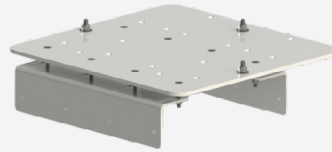

APPLICATIONS:

This lift works on raised pools and spas, and can be anchored to pool decks made of concrete and wood. Choose the appropriate anchor for your needs. Anchors sold separately.

To see if the Spa Lift Elite works on your pool, visit our website and download the application guide, or contact our friendly sales team.

Standard Anchor
F-SAAK8

Wood Deck Anchor
F-107UEWDA

For access to CADs, Revit drawings and more visit our Partner Login page on our website and become an Aqua Creek partner.

OPTIONS & ACCESSORIES:

- Anchors for concrete or wood deck applications
- Chest strap for additional upper body support
- Cycle attachment to convert your lift into an aquatic bike
- Cover to protect your investment from the elements*
- Headrest for comfortable head support
- Solar charging station to conserve energy
- Upper chest strap for added torso stability