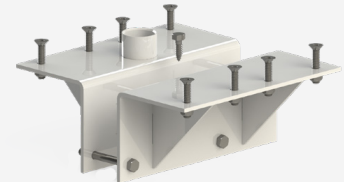

Wood Deck Anchor
F-842SWDA

For access to CADs, Revit drawings and more visit our Partner Login page on our website and become an Aqua Creek partner.

OPTIONS & ACCESSORIES:

- Anchor options for concrete, paver, and wood deck applications
- Anchor adapters for many existing pool decks anchors
- Chest strap for additional upper body support
- Cover to protect your investment from the elements*
- Cycle attachment to convert to an exercise bike
- Headrest for comfortable head support
- Pull out footrest for additional wall clearances
- Rescue spine board option
- Solar charging station to conserve energy
- Transport cart for easy removal from pool side for storage**

*Color and material options available

**Transport cart not usable with semi-recessed anchor