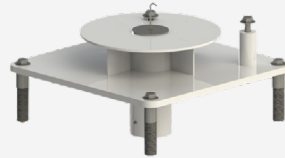

Semi-Recessed Anchor
F-77SSA