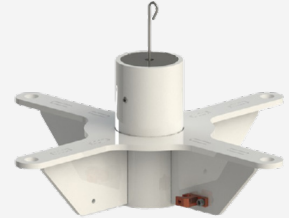

POWER EZ 2

EZ SERIES

ITEM# F-PEZPL2

U.S. Patent No.

ABOUT

This lift is known for its versatility and affordability, and is a popular choice for residential pools for all those reasons and more. Featuring battery powered lifting capabilities, this model also rotates manually requiring assistance from others for operation.

APPLICATIONS:

This lift works on in ground and partially raised pools with clearances up to 15" (38 cm). This lift can also be anchored to pool decks made of concrete, pavers or wood. Choose the appropriate anchor system for your needs. Anchors sold separately. To see if the Power EZ 2 will work for you, visit our website and download the application guide, or contact our friendly sales team for assistance.

Standard Anchor
F-033EZA

Paver Anchor
F-30220

Surface Mount Anchor
F-035EZSM

Wood Deck Anchor
F-30600

For access to CADs, Revit drawings and more visit our Partner Login page on our website and become an Aqua Creek partner.

OPTIONS & ACCESSORIES:

- Anchor options for concrete, paver, and wood deck applications
- Cover to protect your investment from the elements*
- Four-point hanger bar for added safety
- Hard seat option
- Solar charger to maintain and extend battery life
- Various sling styles and sizes to choose from