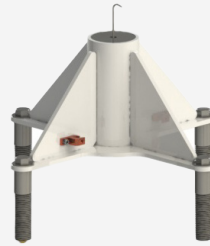

Surface Mount Anchor
F-035EZSM