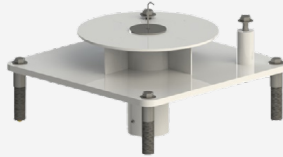

Semi-Recessed Anchor
F-77SSA