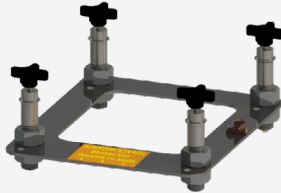

APPLICATIONS:

This lift works on in-ground pools and spas. This lift can also be anchored to pool decks made of concrete, pavers and even wood. Choose the appropriate anchor system for your needs. Anchors sold separately.

To see if the Admiral works on your pool, visit our website and download the application guide, or contact our friendly sales team.

Standard Anchor
F-04CAJP

Standard w/Quick Attach Knobs
F-046QAB-AT1

Paver Anchor
F-08CAJP