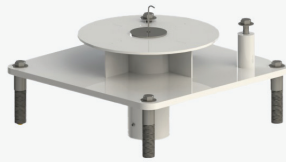

MIGHTY 400

MIGHTY SERIES

ITEM # F-MTY400

U.S. Patent No. 10,792,203

ABOUT

When you need a durable and adaptable pool lift that's both easy to use and attractive, the Mighty 400 is here for you. With a whisper quiet 360 degree rotation in both directions and a simple push button operation, enjoying a day at the pool doesn't have to be so daunting. With the longest reach of any of our lifts, the Mighty is also available with pedestal attachments to increase clearances. This type of versatility makes the Mighty 400 an ideal option for almost any situation. Included with a rechargeable 24v battery and wall mounted charger, you'll enjoy the freedom of such a user-friendly lift. Choose from our standard color options, or ask our sales team about customized colors to match almost any decor!

MIGHTY 400

APPLICATIONS

This lift works on in-ground and some partially raised pools and spas. To see if this lift works with your pool, visit our website and download the application guide for this product, or contact our friendly sales team. This lift can also be anchored to concrete or paver decks. Choose the appropriate anchor system for your needs. Anchors sold separately.

Standard Anchor

Semi-Recessed Anchor

Paver Anchor

Pedestal

For access to CADs, Revit drawings and more visit our Partner Login page on our website and become an Aqua Creek partner.

OPTIONS / ACCESSORIES

- Anchoring options for concrete and paver deck applications
- Cover to protect your investment from the elements*
- Cycle attachment to convert to exercise bike
- Headrest for comfortable head support
- Pedestal options to help clear taller pool and spa walls
- Pull out leg rest for additional wall clearances
- Rescue spine board option
- Solar charging station to conserve energy
- Transport cart for easy removal from pool side for storage**
- Upper chest strap for added torso stability