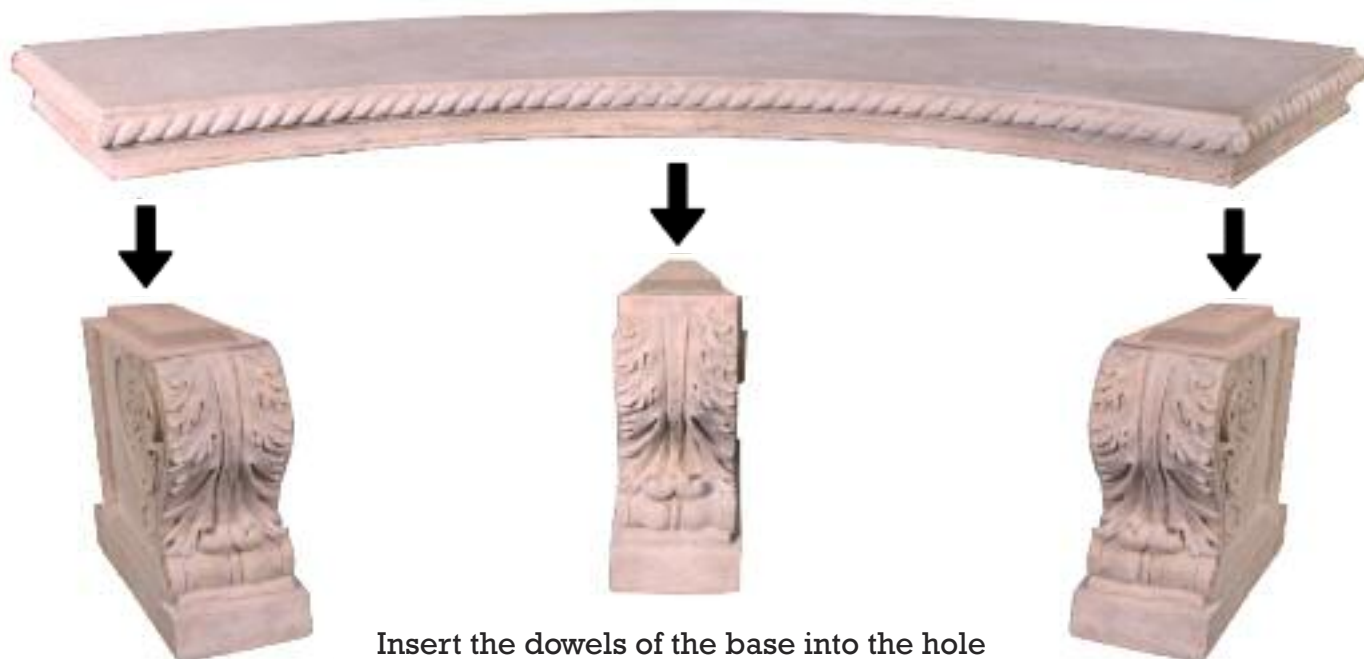

NE-70605

The Salentino Crescent Garden Bench

*design* **TOSCANO**<sup>®</sup>

**INSTRUCTIONS  
FOR  
YOUR PRODUCT**

Thank you for your recent purchase of this Design Toscano hand-crafted piece of furniture art. We have taken great care to create this piece especially for you. Please review these instructions and assemble this piece with care.

Insert the dowels of the base into the hole located at the bottom part of the table.

Assembled Product

©Copyright 2022, Design Toscano, Inc.

1.800.525.0733  
DESIGNTOSCANO.COM

**THANK YOU  
FOR  
YOUR PURCHASE**