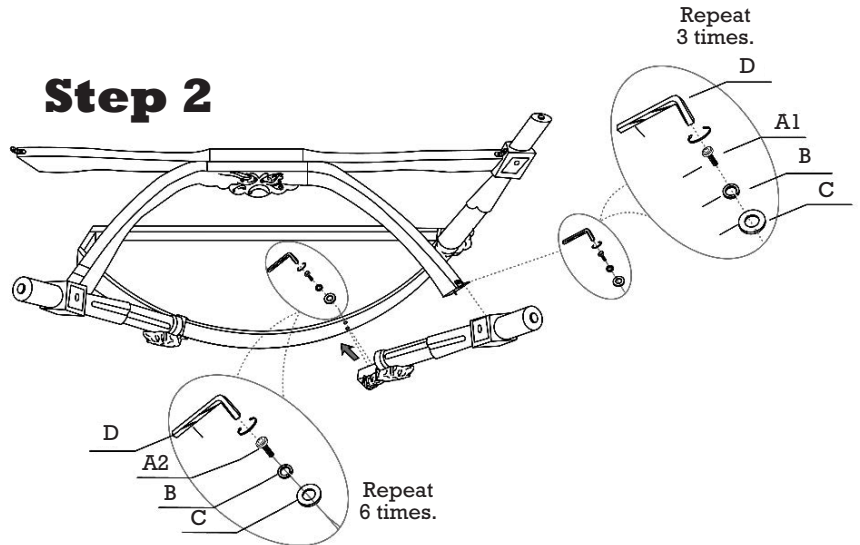

design TOSCANO®

INSTRUCTIONS FOR YOUR PRODUCT

DY-4047
Chateau Gallet Console Table

Thank you for your recent purchase of this Design Toscano hand-crafted piece of furniture art. We have taken great care to create this piece especially for you. Please review these instructions and assemble this piece with care. Do not over tighten any screw or bolt connection.

Step 1

Step 2

Step 3

Step 4

Place marble top down onto table frame.

Parts

A1 (4 PCS)	A2 (8 PCS)	B (12 PCS)	C (12 PCS)
D (1 PC)	E (4 PCS)	F (4 PCS)	G (4 PCS)

©Copyright 2021, Design Toscano, Inc.