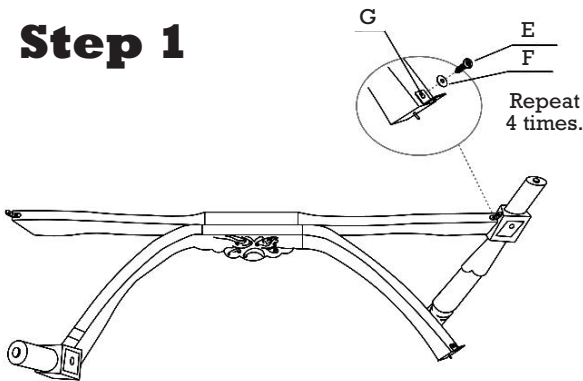

design TOSCANO®

INSTRUCTIONS FOR YOUR PRODUCT

DY-4047
Chateau Gallet Console Table

Thank you for your recent purchase of this Design Toscano hand-crafted piece of furniture art. We have taken great care to create this piece especially for you. Please review these instructions and assemble this piece with care. Do not over tighten any screw or bolt connection.

Step 1

Step 2

Step 3

Step 4

Place marble top down onto table frame.

Parts

A1 (4 PCS)	A2 (8 PCS)	B (12 PCS)	C (12 PCS)
D (1 PC)	E (4 PCS)	F (4 PCS)	G (4 PCS)

©Copyright 2021, Design Toscano, Inc.