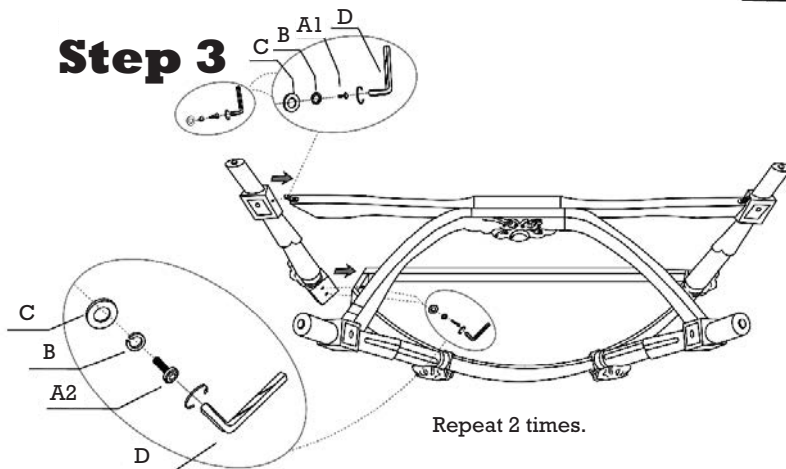

design TOSCANO®

INSTRUCTIONS FOR YOUR PRODUCT

DY-4047
Chateau Gallet Console Table

Thank you for your recent purchase of this Design Toscano hand-crafted piece of furniture art. We have taken great care to create this piece especially for you. Please review these instructions and assemble this piece with care. Do not over tighten any screw or bolt connection.

Step 1

Step 2

Step 3

Step 4

Place marble top down onto table frame.

Parts

A1 (4 PCS)	A2 (8 PCS)	B (12 PCS)	C (12 PCS)
D (1 PC)	E (4 PCS)	F (4 PCS)	G (4 PCS)

©Copyright 2021, Design Toscano, Inc.