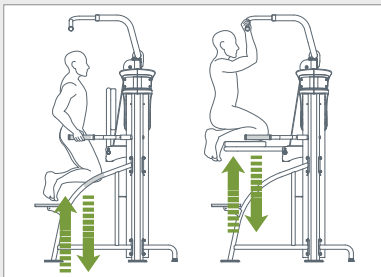

KEY FEATURES

- Fold-away assist pad to offset user weight
- Rotating dip handles for width adjustment
- Plate increments: 20 x 11 lbs (5 kg)
- Integrated step assists for safety and user accommodation

TECHNICAL DETAILS

Unit Weight	477.4 lbs / 217 kg
Dimensions (LxWxH)	49.8 x 41.4 x 76 in / 126.4 x 105.2 x 193 cm
Weight Stack	220 lbs / 100 kg
Max User Weight	500 lbs / 227 kg
Starting Weight	14 lbs / 6.5 kg
Features	<ul style="list-style-type: none"> 5 inch deep groove POM pulleys provide consistent cable tracking 14-gauge machine welded frame Stainless steel guide rods resist rust and maintain smooth operation Heavy-duty marine grade cushions Multiple adjustment points for maximum customization

Dual Function Series allows users to work at least 2 major muscle groups per machine maximizing both space and convenience

Integrated weight assist platform offsets the users body weight while doing dips or pull-ups, maximizing reps and reducing fatigue