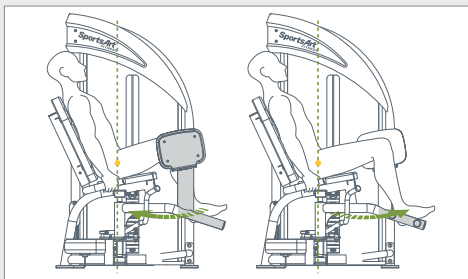

DF302

ABDUCTOR/ADDUCTOR

The SportsArt Dual Function Strength Series is uniquely engineered to offer training on multiple muscle groups per station without compromising range of motion or user experience, making them ideal for smaller spaces.

KEY FEATURES

- Direct drive system offers two opposing cams for less cable-slop and faster workout changeover
- Plate increments: 13 x 11 lbs (5 kg)
- Convenient rotating thigh pads

TECHNICAL DETAILS

Unit Weight	393.8 lbs / 179 kg
Dimensions (LxWxH)	41.5 x 59.6 x 57 in / 105.5 x 151.3 x 144.7 cm
Weight Stack	143 lbs / 65 kg
Max User Weight	500 lbs / 227 kg
Starting Weight	Abduction: 10 lbs / 4.5 kg Adduction: 10 lbs / 4.5 kg
Features	5 inch deep groove POM pulleys provide consistent cable tracking 14-gauge machine welded frame Stainless steel guide rods resist rust and maintain smooth operation Heavy-duty marine grade cushions Multiple adjustment points for maximum customization

Dual Function Series allows users to work at least 2 major muscle groups per machine maximizing both space and convenience

Stacks feature sound dampeners and magnetized selector fork for maximum stability