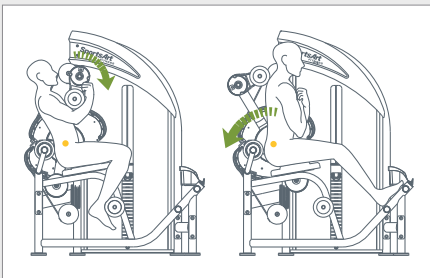

## BACK EXTENSION AB CRUNCH

The SportsArt Dual Function Strength Series is uniquely engineered to offer training on multiple muscle groups per station without compromising range of motion or user experience, making them ideal for smaller spaces.

### KEY FEATURES

- Direct drive system offers two opposing cams for less cable-slop and faster workout changeover
- Fully adjustable chest/back pad
- Plate increments: 20 x 11 lbs (5 kg)
- Multiple foot supports for greater stability

### TECHNICAL DETAILS

<b>Unit Weight</b>	469.3 lbs / 213.3 kg
<b>Dimensions (LxWxH)</b>	44.6 x 44.2 x 57.2 in / 1132 x 1122 x 1453 mm
<b>Weight Stack</b>	220 lbs / 100 kg
<b>Max User Weight</b>	500 lbs / 227 kg
<b>Starting Weight</b>	Back Extension: 7.7 lbs / 3.5 kg Ab Crunch: 7.7 lbs / 3.5 kg
<b>Features</b>	5 inch deep groove POM pulleys provide consistent cable tracking 14-gauge machine welded frame Stainless steel guide rods resist rust and maintain smooth operation Heavy-duty marine grade cushions Multiple adjustment points for maximum customization

### NOTABLE DETAILS

Dual Function Series allows users to work at least 2 major muscle groups per machine maximizing both space and convenience

Dual cam system improves biomechanics and reduces cable slack