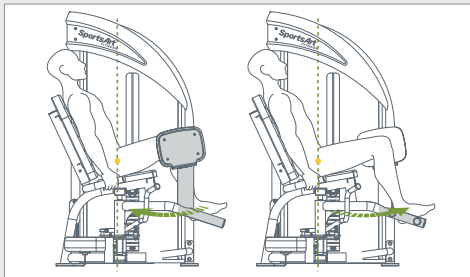

# DF202 ABDUCTOR/ADDUCTOR

The SportsArt Dual Function Strength Series is uniquely engineered to offer training on multiple muscle groups per station without compromising range of motion or user experience, making them ideal for smaller spaces.

## KEY FEATURES

- Direct drive system offers two opposing cams for less cable-slop and faster workout changeover
- Plate increments: 13 x 11 lbs (5 kg)
- Convenient rotating thigh pads

## TECHNICAL DETAILS

<b>Unit Weight</b>	390.5 lbs / 177.5 kg
<b>Dimensions (LxWxH)</b>	41.5 x 56.5 x 57 in / 1055 x 1434 x 1453 mm
<b>Weight Stack</b>	143 lbs / 65 kg
<b>Max User Weight</b>	500 lbs / 227 kg
<b>Starting Weight</b>	Abduction: 10 lbs / 4.5 kg Adduction: 10 lbs / 4.5 kg
<b>Features</b>	5 inch deep groove POM pulleys provide consistent cable tracking 14-gauge machine welded frame Stainless steel guide rods resist rust and maintain smooth operation Heavy-duty marine grade cushions Multiple adjustment points for maximum customization

## NOTABLE DETAILS

Dual Function Series allows users to work at least 2 major muscle groups per machine maximizing both space and convenience

Stacks feature sound dampeners and magnetized selector fork for maximum stability