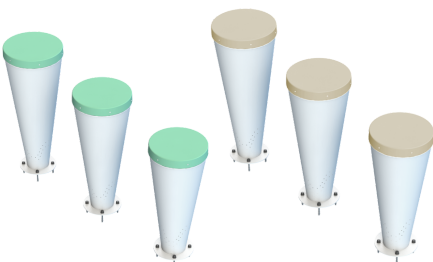

BOSSA NOVA DRUMS

Inspired by the Brazilian timbau, our new Bossa Nova Drums are designed to bring deep, rich percussive tone to any outdoor environment. Manufactured in heavy-gauge steel and completely weather-proof, our sleek Bossa Nova drums are crafted to deliver a strong punch to your outdoor space for many years to come.

SPECIFICATIONS:

- **Style:** Drum
- **Tones:** Low (tallest drum) to High (shortest drum)
- **Mounting:** In-ground, Surface, and Portable
- **Drum head:** Synthetic (replaceable) taupe or moss available
- **Body:** Powder-Coated Steel
- **Dimensions:**
 - **Large:**
 - 37.2" h
 - 15.5" w
 - **Medium:**
 - 34.3" h
 - 14.75" w
 - **Small:**
 - 31.1" h
 - 14" w

SCAN TO LISTEN TO THE INSTRUMENT

PART NUMBERS:

Moss Part Numbers:

- Inground
 - DRUM-SML-MOSS-IG
 - DRUM-MED-MOSS-IG
 - DRUM-LRG-MOSS-IG
- Surface Mount
 - DRUM-SML-MOSS-SM
 - DRUM-MED-MOSS-SM
 - DRUM-LRG-MOSS-SM
- Portable Mount
 - DRUM-SML-MOSS-PM
 - DRUM-MED-MOSS-PM
 - DRUM-LRG-MOSS-PM