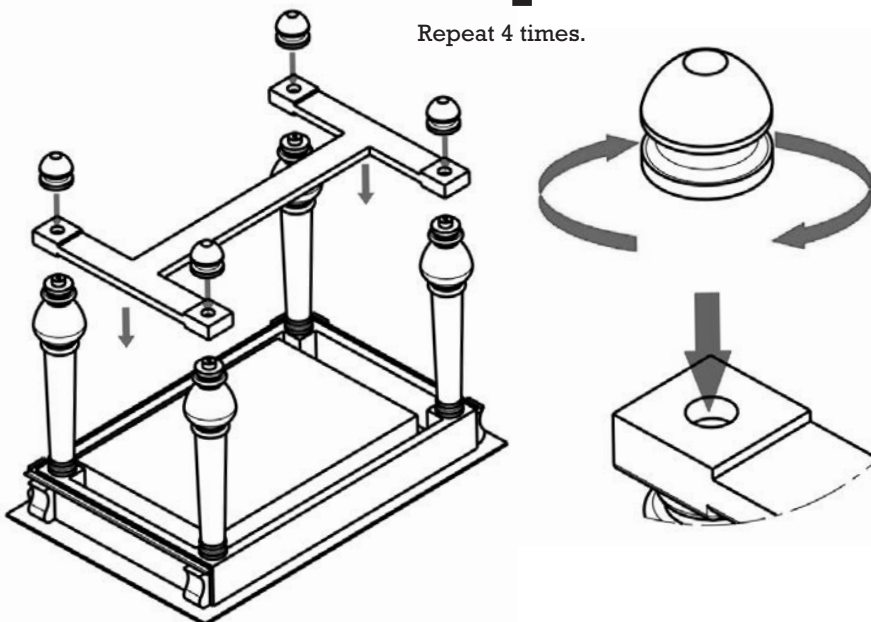

Step 2

Repeat 4 times.