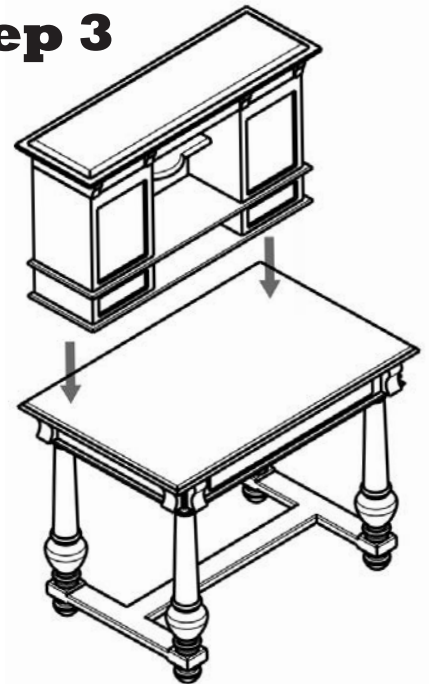

Step 3

Assembled Product

©Copyright 2018, Design Toscano, Inc.

1.800.525.0733
DESIGNTOSCANO.COM

THANK YOU FOR
YOUR PURCHASE