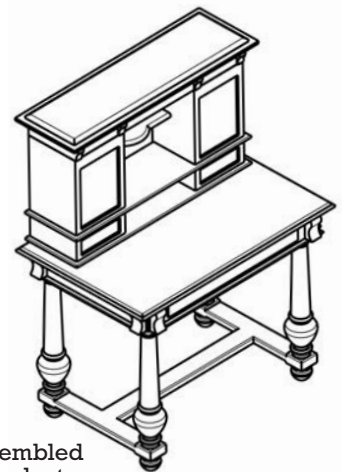

Step 3

Assembled Product

©Copyright 2018, Design Toscano, Inc.

1.800.525.0733
DESIGNTOSCANO.COM

THANK YOU FOR
YOUR PURCHASE