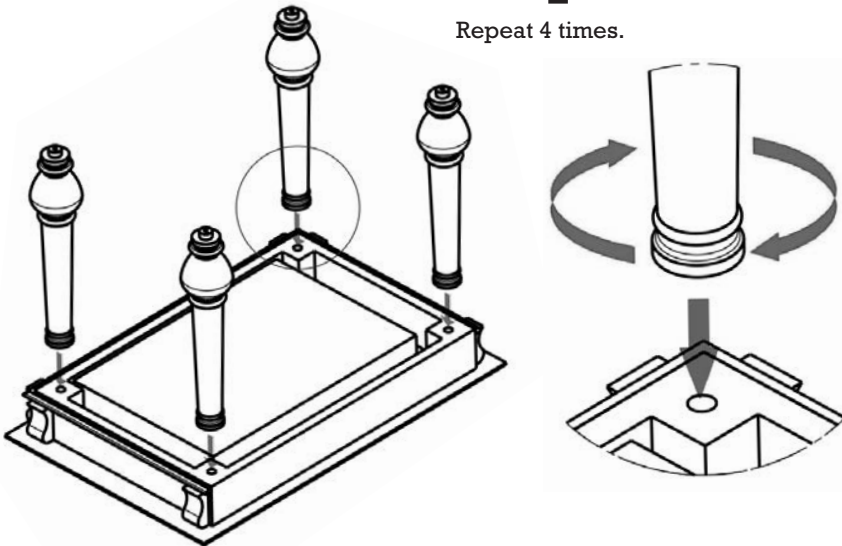

design **TOSCANO**®
INSTRUCTIONS
FOR PRODUCT

AF-7289
Chateau Anjou Demi-Desk

Thank you for your recent purchase of this Design Toscano hand-crafted piece of furniture art. We have taken great care to create this piece especially for you. Please review these instructions and assemble this piece with care. Do not over tighten any screw or bolt connection.

Step 1

Repeat 4 times.