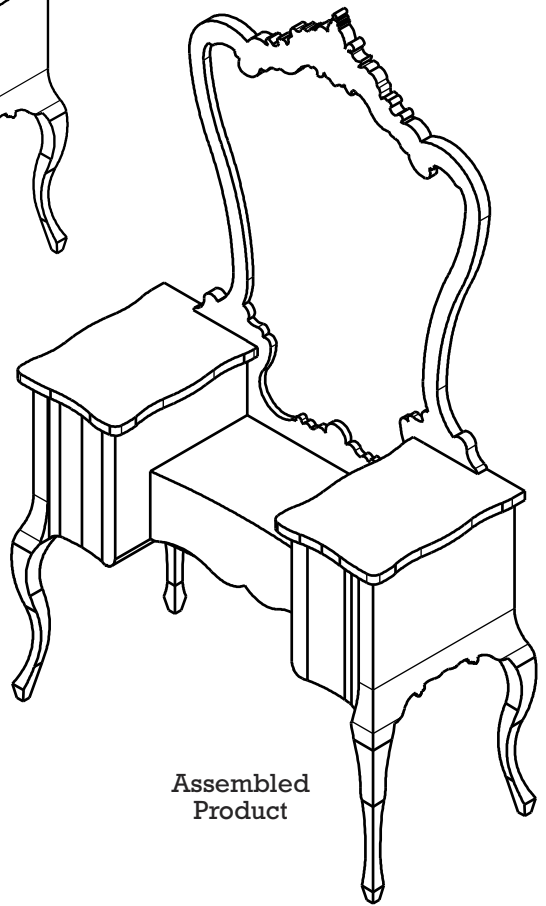

design **TOSCANO**[®]

**INSTRUCTIONS
FOR YOUR PRODUCT**

AF-57660
Isabella Waterfall Vanity Dressing Table
with Mirror

Thank you for your recent purchase of this Design Toscano hand-crafted piece of furniture art. We have taken great care to create this piece especially for you. Please review these instructions and assemble this piece with care. Do not over tighten any screw or bolt connection.

Step 1

Step 2

Detail A.
Repeat four times
until tight.

Assembled Product

Parts

A (1 PC)	B (4 PCS)
	

©Copyright 2022, Design Toscano, Inc.

1.800.525.0733
DESIGNTOSCANO.COM