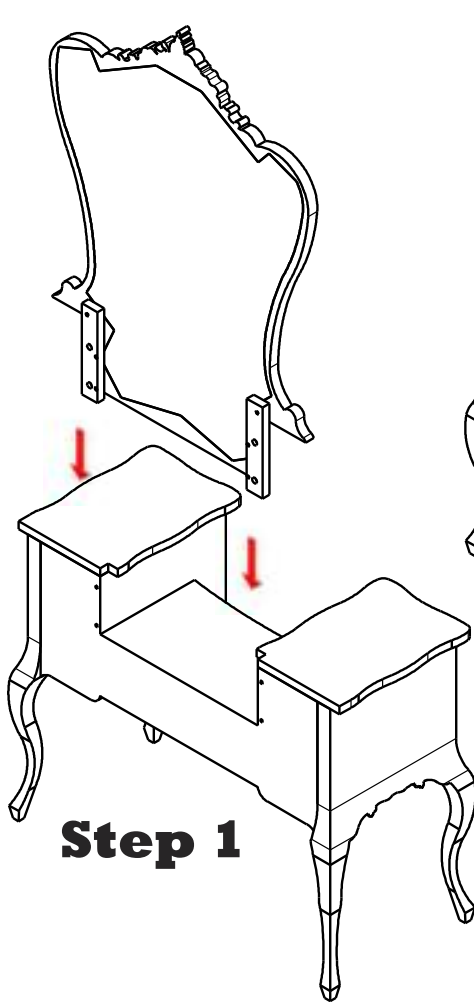

design **TOSCANO**[®]

**INSTRUCTIONS
FOR YOUR PRODUCT**

AF-57660
Isabella Waterfall Vanity Dressing Table
with Mirror

Thank you for your recent purchase of this Design Toscano hand-crafted piece of furniture art. We have taken great care to create this piece especially for you. Please review these instructions and assemble this piece with care. Do not over tighten any screw or bolt connection.

Step 1

Step 2

Detail A.
Repeat four times
until tight.

Assembled Product

Parts

A (1 PC)	B (4 PCS)
	

©Copyright 2022, Design Toscano, Inc.

1.800.525.0733
DESIGNTOSCANO.COM