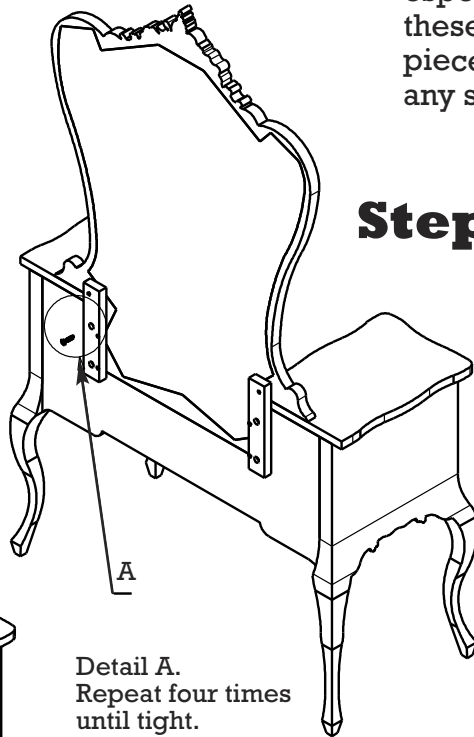

design **TOSCANO**[®]

**INSTRUCTIONS
FOR YOUR PRODUCT**

AF-57660
Isabella Waterfall Vanity Dressing Table
with Mirror

Thank you for your recent purchase of this Design Toscano hand-crafted piece of furniture art. We have taken great care to create this piece especially for you. Please review these instructions and assemble this piece with care. Do not over tighten any screw or bolt connection.

Step 1

Step 2

Detail A.
Repeat four times
until tight.

Assembled Product

Parts

A (1 PC)	B (4 PCS)
	

©Copyright 2022, Design Toscano, Inc.

1.800.525.0733
DESIGNTOSCANO.COM