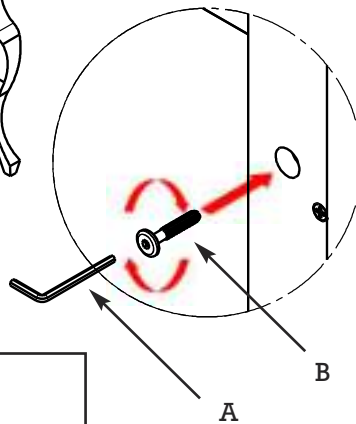

design **TOSCANO**[®]

**INSTRUCTIONS
FOR YOUR PRODUCT**

AF-57660
Isabella Waterfall Vanity Dressing Table
with Mirror

Thank you for your recent purchase of this Design Toscano hand-crafted piece of furniture art. We have taken great care to create this piece especially for you. Please review these instructions and assemble this piece with care. Do not over tighten any screw or bolt connection.

Step 1

Step 2

Detail A.
Repeat four times
until tight.

Assembled Product

Parts

A (1 PC)	B (4 PCS)
	

©Copyright 2022, Design Toscano, Inc.

1.800.525.0733
DESIGNTOSCANO.COM