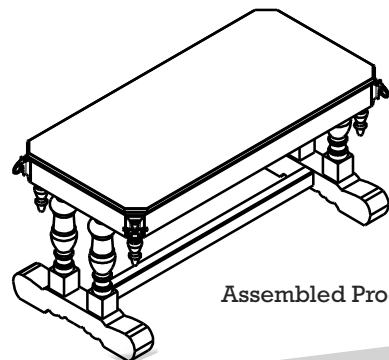

design **TOSCANO**[®]

AF-57135
Sir Benedict's Library Table

**INSTRUCTIONS
FOR YOUR PRODUCT**

Thank you for your recent purchase of this Design Toscano hand-crafted piece of furniture art. We have taken great care to create this piece especially for you. Please review these instructions and assemble this piece with care. Do not over tighten any screw or bolt connection.

Step 1

Parts

A (12 Pcs)	B (12 Pcs)	C (1 Pc)
D (4 PCS)	E (4 PCS)	F (4PCS)

Step 2

Step 3

Step 4

Step 5

Step 6