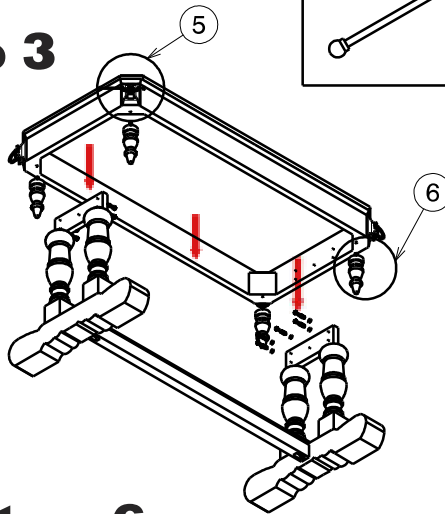

design **TOSCANO**[®]

AF-57135
Sir Benedict's Library Table

**INSTRUCTIONS
FOR YOUR PRODUCT**

Thank you for your recent purchase of this Design Toscano hand-crafted piece of furniture art. We have taken great care to create this piece especially for you. Please review these instructions and assemble this piece with care. Do not over tighten any screw or bolt connection.

Step 1

Parts

A (12 Pcs)	B (12 Pcs)	C (1 Pc)
D (4 PCS)	E (4 PCS)	F (4PCS)

Step 2

Step 3

Step 4

Step 5

Step 6