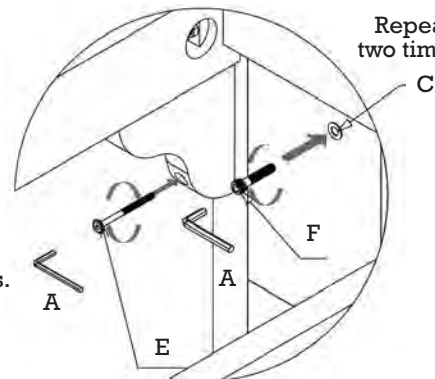

Step 3

Repeat four times.

Repeat two times.

©Copyright 2017, Design Toscano, Inc.

1.800.525.0733
DESIGNTOSCANO.COM

THANK YOU FOR
YOUR PURCHASE