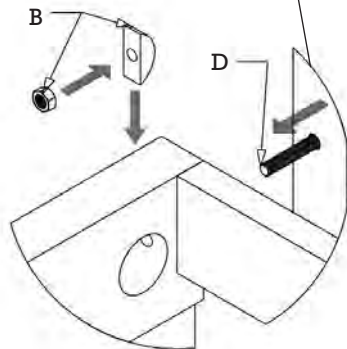

design **TOSCANO**[®]
INSTRUCTIONS
FOR PRODUCT

AF-51299
 Canterbury Abbey Gothic Bench

Thank you for your recent purchase of this Design Toscano hand-crafted piece of furniture art. We have taken great care to create this piece especially for you. Please review these instructions and assemble this piece with care. Do not over tighten any screw or bolt connection.

Step 1

Parts

A (1 PC) B (4 PCS) C (2 PCS)

D (4 PCS)

E (4 PCS)

F (2 PCS)

Step 2

Repeat four times.