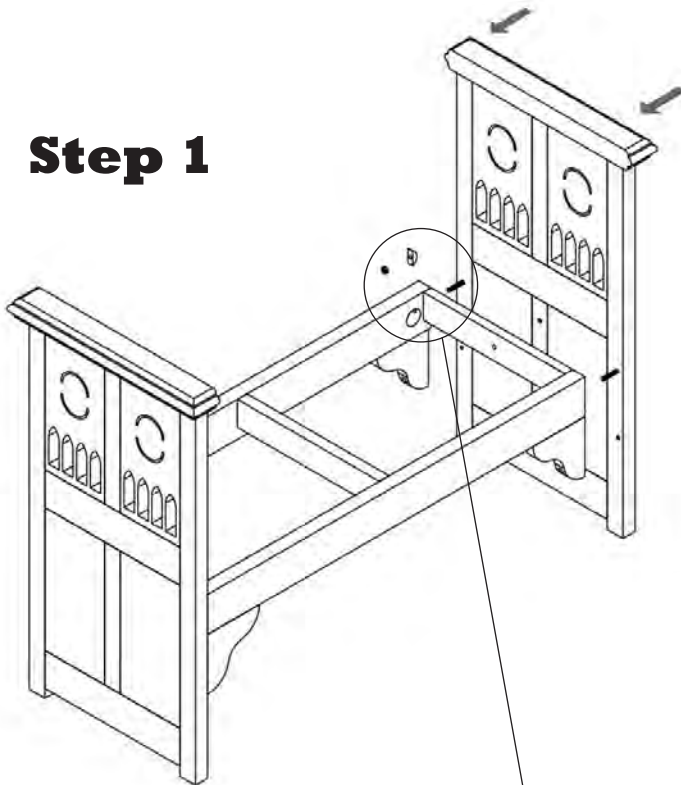

design **TOSCANO**[®]
INSTRUCTIONS
FOR PRODUCT

AF-51299
 Canterbury Abbey Gothic Bench

Thank you for your recent purchase of this Design Toscano hand-crafted piece of furniture art. We have taken great care to create this piece especially for you. Please review these instructions and assemble this piece with care. Do not over tighten any screw or bolt connection.

Step 1

Parts

A (1 PC) B (4 PCS) C (2 PCS)

D (4 PCS)

E (4 PCS)

F (2 PCS)

Step 2

Repeat four times.