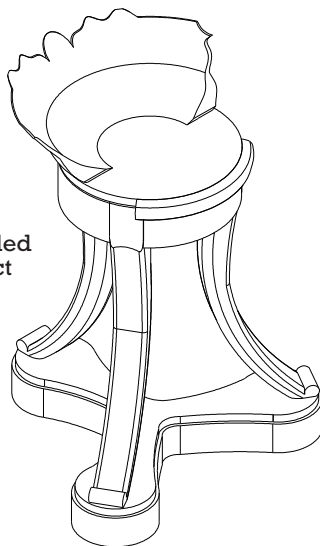

design **TOSCANO**[®]

**INSTRUCTIONS
FOR YOUR PRODUCT**

AF-1589
Louis XV-Style Shell Seat

Thank you for your recent purchase of this Design Toscano hand-crafted piece of furniture art. We have taken great care to create this piece especially for you. Please review these instructions and assemble this piece with care. Do not over tighten any screw or bolt connection.

Step 1

Assembled Product

Parts

A (1 PC)

B (3 PCS)

Step 2

Repeat 3 times
until tight.

©Copyright 2022, Design Toscano, Inc.