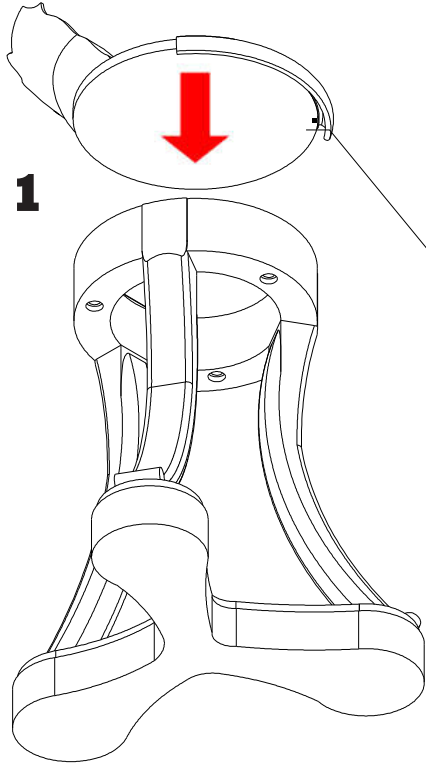

design **TOSCANO**[®]

**INSTRUCTIONS
FOR YOUR PRODUCT**

AF-1589
Louis XV-Style Shell Seat

Thank you for your recent purchase of this Design Toscano hand-crafted piece of furniture art. We have taken great care to create this piece especially for you. Please review these instructions and assemble this piece with care. Do not over tighten any screw or bolt connection.

Step 1

Assembled Product

Parts

A (1 PC)

B (3 PCS)

Step 2

Repeat 3 times
until tight.

©Copyright 2022, Design Toscano, Inc.