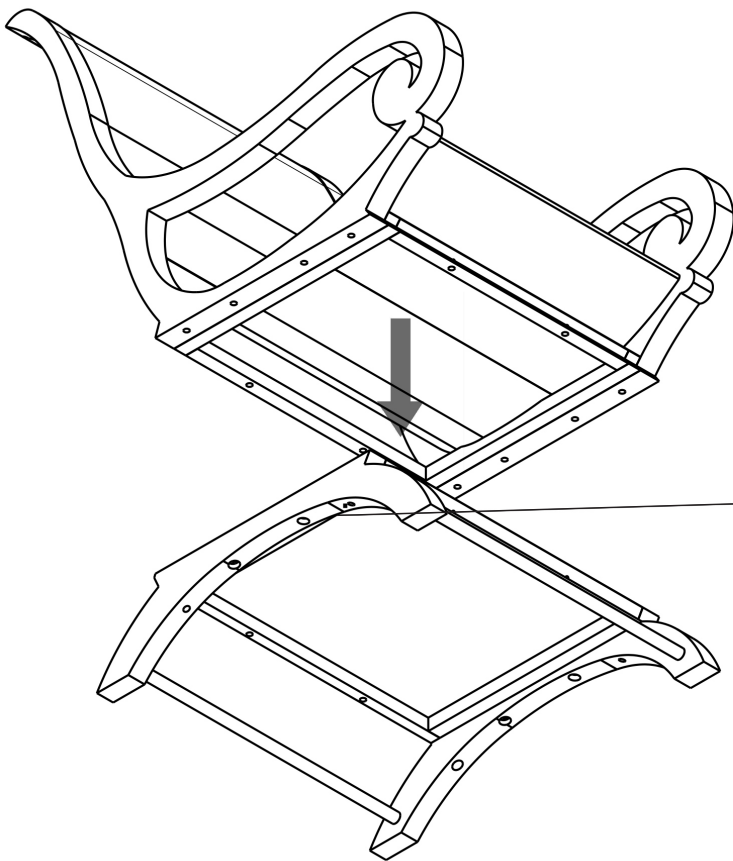

design **TOSCANO**[®]

**INSTRUCTIONS
FOR YOUR PRODUCT**

AF-1545
British Plantation Chair

Thank you for your recent purchase of this Design Toscano hand crafted piece of furniture art. We have taken great care to create this piece especially for you. Please review these instructions and assemble this piece with care. Do not over tighten any screw or bolt connection.

Step 1

Parts

A (1 PC)

B (12 PCS)

C (12 PCS)

Step 2

Repeat 12 times.

©Copyright 2017, Design Toscano, Inc.