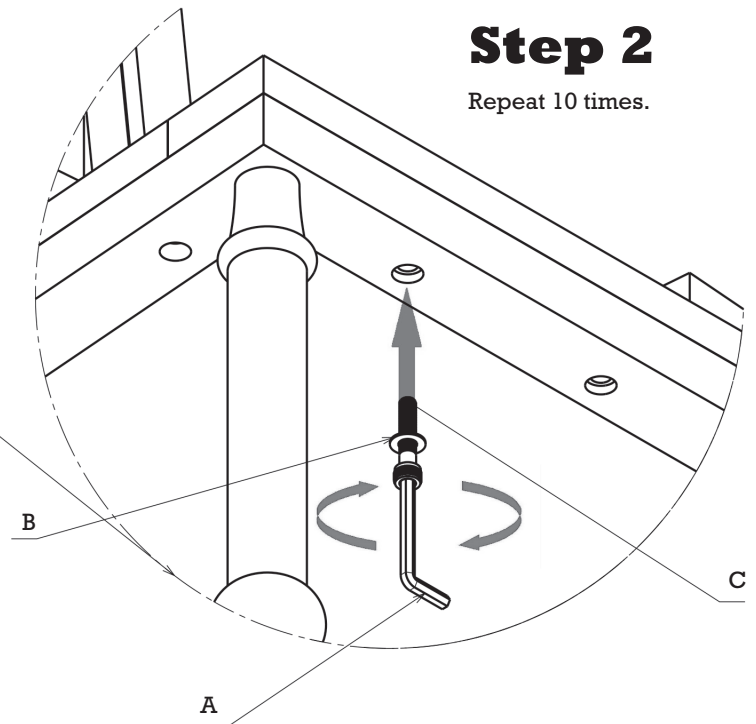

design **TOSCANO**[®]
INSTRUCTIONS
FOR PRODUCT

AF-1422
Gothic Tracery Cathedral Chair

Thank you for your recent purchase of this Design Toscano hand crafted piece of furniture art. We have taken great care to create this piece especially for you. Please review these instructions and assemble this piece with care. Do not over tighten any screw or bolt connection.