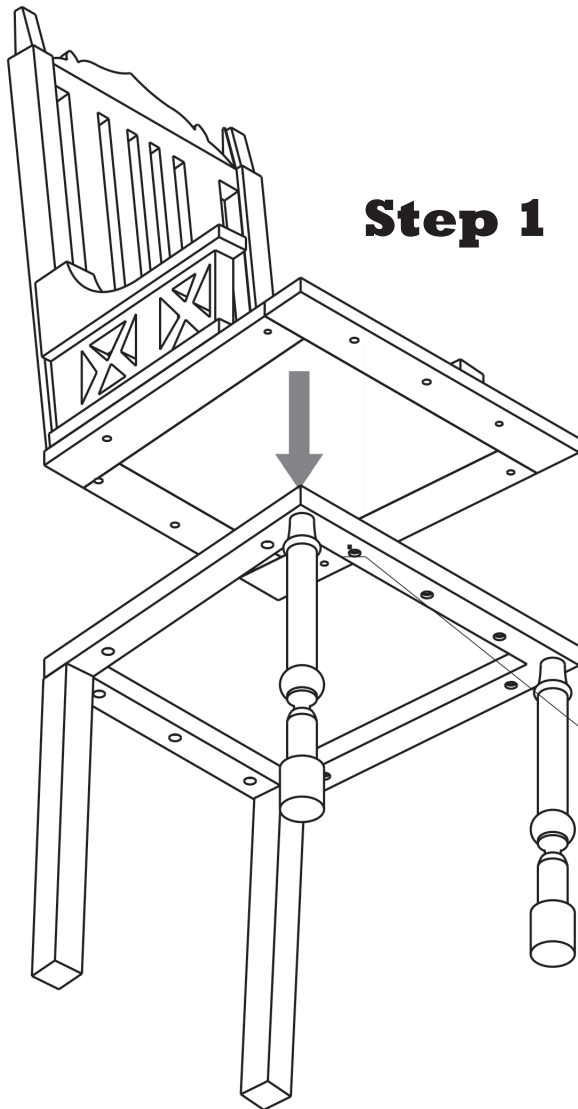

design **TOSCANO**[®]
INSTRUCTIONS
FOR PRODUCT

AF-1422
Gothic Tracery Cathedral Chair

Thank you for your recent purchase of this Design Toscano hand crafted piece of furniture art. We have taken great care to create this piece especially for you. Please review these instructions and assemble this piece with care. Do not over tighten any screw or bolt connection.