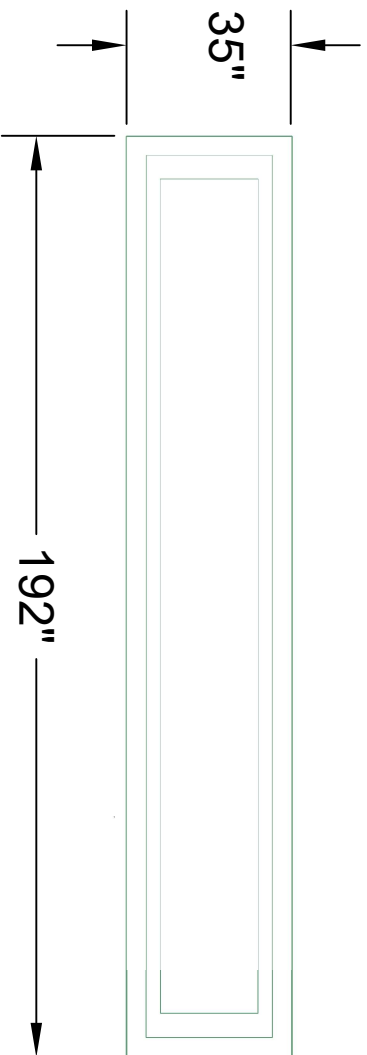

16' Shuffleboard Table

Notes: Legs are dimensioned on center. Total weight is 6240 pounds. Top piece weighs 4980 pounds.

16' Shuffleboard Table

Drawn by: Joshua James
 Date: 2/28/2019
 Property of: Bravado Outdoor Products LLC