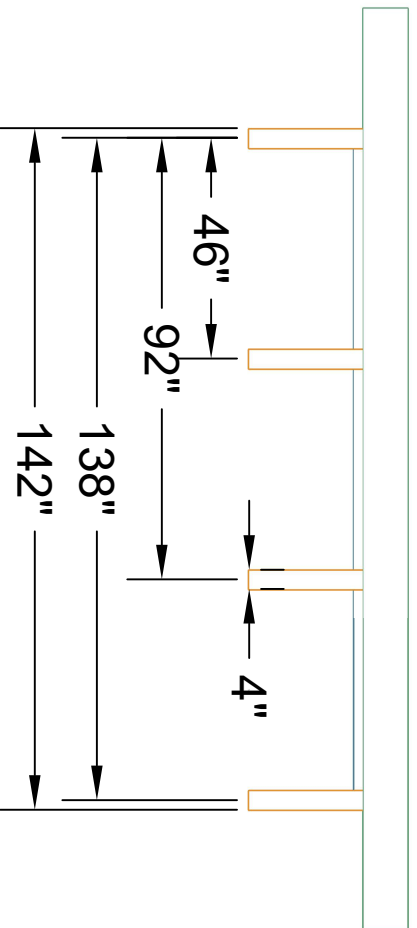

16' Shuffleboard Table

Notes: Legs are dimensioned on center. Total weight is 6240 pounds. Top piece weighs 4980 pounds.

16' Shuffleboard Table

Drawn by: Joshua James
 Date: 2/28/2019
 Property of: Bravado Outdoor Products LLC