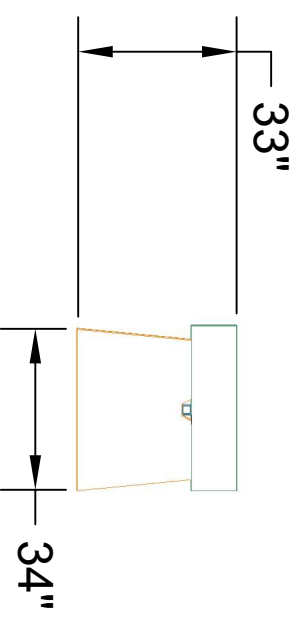

16' Shuffleboard Table

Notes: Legs are dimensioned on center. Total weight is 6240 pounds. Top piece weighs 4980 pounds.

16' Shuffleboard Table

Drawn by: Joshua James
 Date: 2/28/2019
 Property of: Bravado Outdoor Products LLC