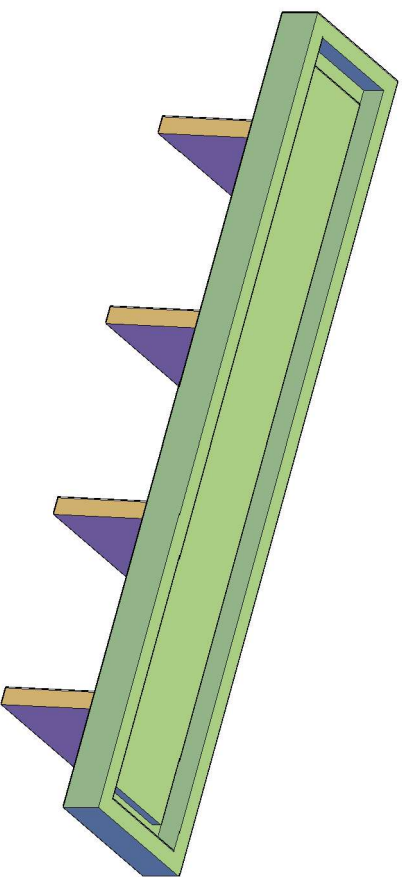

16' Shuffleboard Table

Notes: Legs are dimensioned on center. Total weight is 6240 pounds. Top piece weighs 4980 pounds.

16' Shuffleboard Table

Drawn by: Joshua James
 Date: 2/28/2019
 Property of: Bravado Outdoor Products LLC