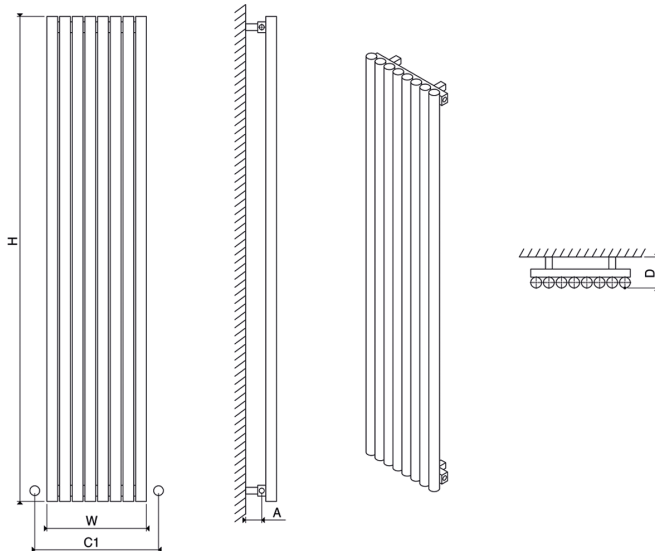

A full range of made to order sizes available.

Please ask for details.

n = number of sections

Max. working pressure

10 bar

Max. working temperature

95 °C

Connections

1/2"

Pipe centers

C1

W+90mm