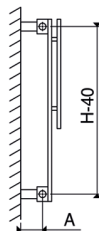

A full range of made to order sizes available.

Please ask for details.

n = number of sections

Working pressure (max.)

10 bar

Working temperature (max.)

95 °C

Connections

1/2"

Pipe centers

C1

W+90mm