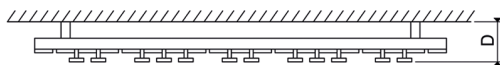

A full range of made to order sizes available.

Please ask for details.

n = number of sections

Working pressure (max.)

10 bar

Working temperature (max.)

95 °C

Connections

1/2"

Pipe centers

C1

W+90mm