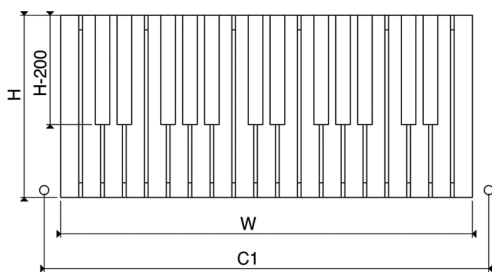

A full range of made to order sizes available.

Please ask for details.

n = number of sections

Working pressure (max.)

10 bar

Working temperature (max.)

95 °C

Connections

1/2"

Pipe centers

C1

W+90mm