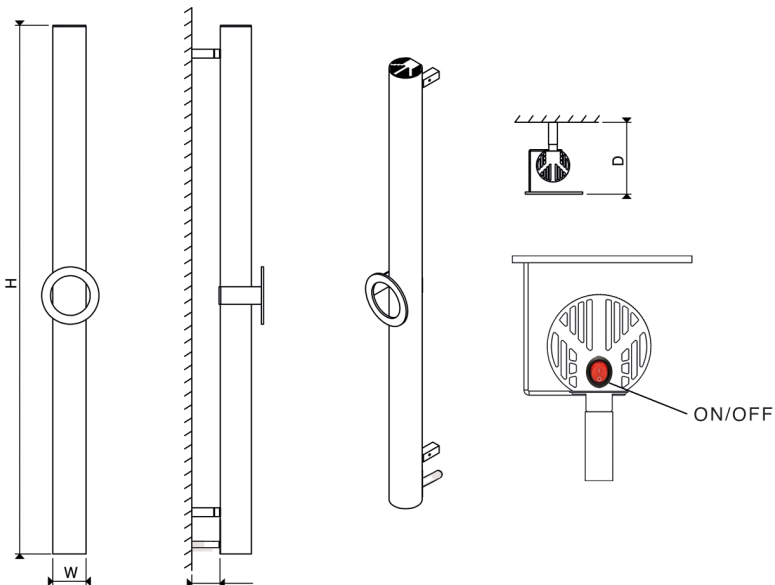

OTTO SINGLE

OTTO SINGLE

Material	Stock Finishes	Guarantee	Installation
Aluminium	PLS SEE COLOUR KEY CHART - Click for Link	2 Years	Vertical

PRODUCT CODE	Height (mm) H	Width (mm) W	Sections n	Wall Distance D (mm)	Nett Weight (kg)	Fuel Type	Heat Outputs Watts
OTS 0075120001	1200	70	1	163-183	2.6	E	293

Please add finishing code at the end of the product code

Code example : OTS 0075120001 TXB

Fuel type i.e C: Central Heating
E: Electrical Heating
D: Dual Heating (C+E)

A full range of made to order sizes available.

Please ask for details.

n = number of sections

Max. working temperature

95 °C

Section width

75 mm

Section depth

70 mm