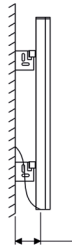

NOTUS V

NOTUS V

Material	Stock Finishes	Guarantee	Installation
Aluminium	PLS SEE COLOUR KEY CHART - Click for Link	2 Years	Vertical Horizontal

PRODUCT CODE	Height (mm) H	Width (mm) W	Sections n	Wall Distance D (mm)	Nett Weight (kg)	Fuel Type	Heat Outputs
							Watts
NTV 1800040004	1800	400	4	90-110	14.2	E	1200
NTV 0600060006	600	600	6	90-110	6.8	E	720
NTV 0600100010	600	1000	10	90-110	11.4	E	1200
NTV 0600140014	600	1400	14	90-110	15.9	E	1680
NVS 1800040004	1800	400	4	90-110	14.2	E	1200
NVS 0600060006	600	600	6	90-110	6.8	E	720
NVS 0600100010	600	1000	10	90-110	11.4	E	1200
NVS 0600140014	600	1400	14	90-110	15.9	E	1680

Please add finishing code at the end of the product code

Code example : NTV 1800040004 TXA

Fuel type i.e., C: Central heating
E: Electrical heating
D: Dual heating (C+E)

A full range of made to order sizes available.

Please ask for details.

n = number of sections

Max. working temperature

Section width

Section depth

95 °C

100 mm

50.5 mm