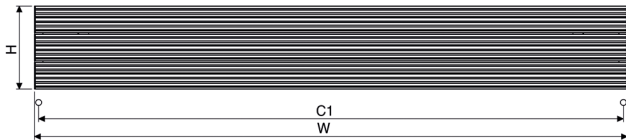

MONZA DOUBLE XL

MONZA DOUBLE XL

Material	Stock Finishes	Guarantee	Installation
Aluminium	PLS SEE COLOUR KEY CHART - Click for Link	5 Years	Horizontal

PRODUCT CODE	Height (mm)	Width (mm)	Sections	Pipe Centers (mm)	Wall to pipe Centers	Wall Distance	Nett Weight	Water Content	Fuel Type	Heat Outputs	
	H	W	n	C1	A (mm)	D (mm)	(kg)	(lt)		Watts	BTU
MXL 1800028003	280	1800	3	1775	76-96	112-132	6.7	0.7	C	1790	6109
MXL 1800037504	375	1800	4	1775	76-96	112-132	9.4	1.1	C	2387	8146
MXL 1800047005	470	1800	5	1775	76-96	112-132	9.4	1.1	C	2984	10182

Please add finishing code at the end of the product code **Code example : MXL 1800037504 TXW**

Fuel type i.e
 C: Central Heating
 E: Electrical Heating
 D: Dual Heating (C+E)

A full range of made to order sizes available.

Please ask for details.

Radiator height for made to order sizes

(n x 95) - 5 mm

n = number of sections

Max. working pressure

10 bar

Max. working temperature

95 °C

Connections

½"

Section width

90 mm

Section depth

67 mm

Pipe center

C1 W - 25 mm