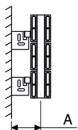

MONZA DOUBLE XL

MONZA DOUBLE XL

Material	Stock Finishes	Guarantee	Installation
Aluminium	PLS SEE COLOUR KEY CHART - Click for Link	5 Years	Horizontal

PRODUCT CODE	Height (mm)	Width (mm)	Sections	Pipe Centers (mm)	Wall to pipe Centers	Wall Distance	Nett Weight	Water Content	Fuel Type	Heat Outputs	
	H	W	n	C1	A (mm)	D (mm)	(kg)	(lt)		Watts	BTU
MXL 1800028003	280	1800	3	1775	76-96	112-132	6.7	0.7	C	1790	6109
MXL 1800037504	375	1800	4	1775	76-96	112-132	9.4	1.1	C	2387	8146
MXL 1800047005	470	1800	5	1775	76-96	112-132	9.4	1.1	C	2984	10182

Please add finishing code at the end of the product code **Code example : MXL 1800037504 TXW**

Fuel type i.e
 C: Central Heating
 E: Electrical Heating
 D: Dual Heating (C+E)

A full range of made to order sizes available.

Please ask for details.

Radiator height for made to order sizes

(n x 95) - 5 mm

n = number of sections

Max. working pressure

10 bar

Max. working temperature

95 °C

Connections

½"

Section width

90 mm

Section depth

67 mm

Pipe center

C1 W - 25 mm